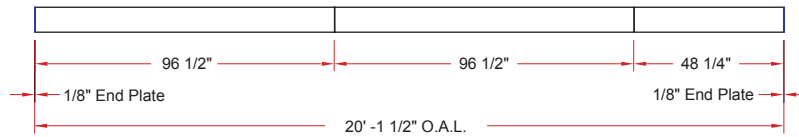

5 x 9/VEC IW

Lighting: Indirect
Mounting: Wall
Length: Stocked up to 8'
Connectors: Consult Factory For Details
Diffuser: None
Finish: Mill Finish
Options: Consult Factory

5 x 9/VEC IW Options