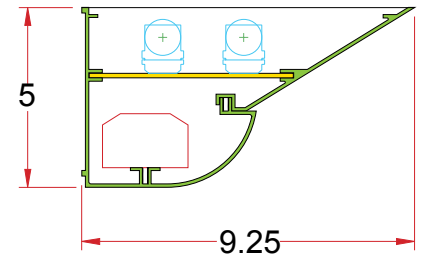

5 x 9/VEC IW

Lighting: Indirect
Mounting: Wall
Length: Stocked up to 8'
Connectors: Consult Factory For Details
Diffuser: None
Finish: Mill Finish
Options: Consult Factory

5 x 9/VEC IW Options