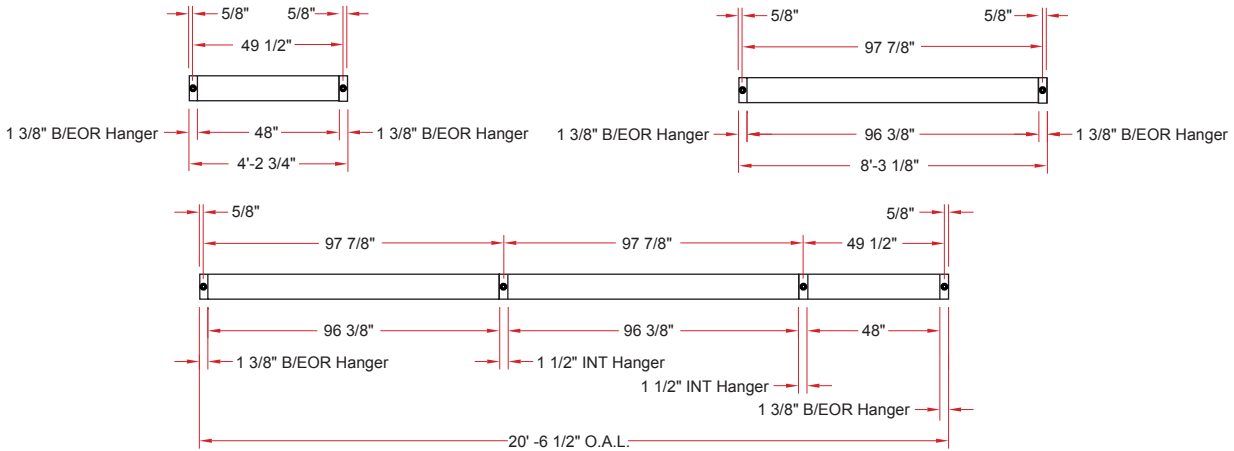

5 x 9/VEC DIP

Lighting: Direct/Indirect
Mounting: Pendant or Cable
Length: Stocked up to 8'
Connectors: Consult Factory For Details
Diffuser: Perforated Baffle
Finish: Mill Finish
Options: Consult Factory

5 x 9/VEC IP

Lighting: Indirect
Mounting: Pendant or Cable
Length: Stocked up to 8'
Connectors: Consult Factory For Details
Diffuser: None
Finish: Mill Finish
Options: Consult Factory