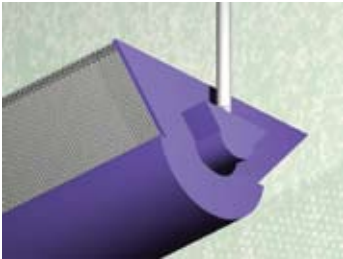

5 x 9/VEC DIP

Lighting: Direct/Indirect
Mounting: Pendant or Cable
Length: Stocked up to 8'
Connectors: Consult Factory For Details
Diffuser: Perforated Baffle
Finish: Mill Finish
Options: Consult Factory

5 x 9/VEC IP

Lighting: Indirect
Mounting: Pendant or Cable
Length: Stocked up to 8'
Connectors: Consult Factory For Details
Diffuser: None
Finish: Mill Finish
Options: Consult Factory