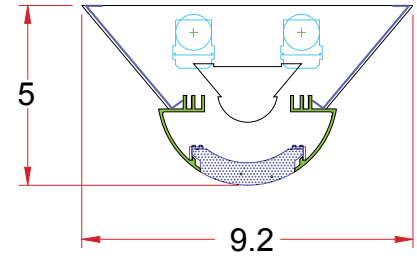

5 x 9/VEC DIP

Lighting: Direct/Indirect
Mounting: Pendant or Cable
Length: Stocked up to 8'
Connectors: Consult Factory For Details
Diffuser: Perforated Baffle
Finish: Mill Finish
Options: Consult Factory

5 x 9/VEC IP

Lighting: Indirect
Mounting: Pendant or Cable
Length: Stocked up to 8'
Connectors: Consult Factory For Details
Diffuser: None
Finish: Mill Finish
Options: Consult Factory