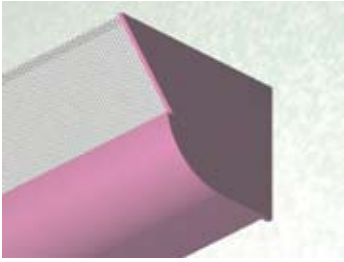

# 5 x 7/NEC DIW

**Lighting:** Direct/Indirect  
**Mounting:** Wall  
**Length:** Stocked up to 5'  
**Connectors:** Consult Factory For Details  
**Diffuser:** None  
**Finish:** Mill Finish  
**Options:** Consult Factory