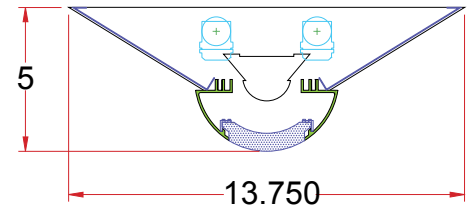

5 x 14/VEC-Perf DIP

Lighting: Direct/Indirect
Mounting: Pendant or Cable
Length: Stocked up to 8'
Connectors: Consult Factory For Details
Diffuser: Radial Perf Baffle
Finish: Mill Finish
Options: Consult Factory

5 x 14/VEC-Perf IP

Lighting: Direct/Indirect
Mounting: Pendant or Cable
Length: Stocked up to 8'
Connectors: Consult Factory For Details
Diffuser: None
Finish: Mill Finish
Options: Consult Factory