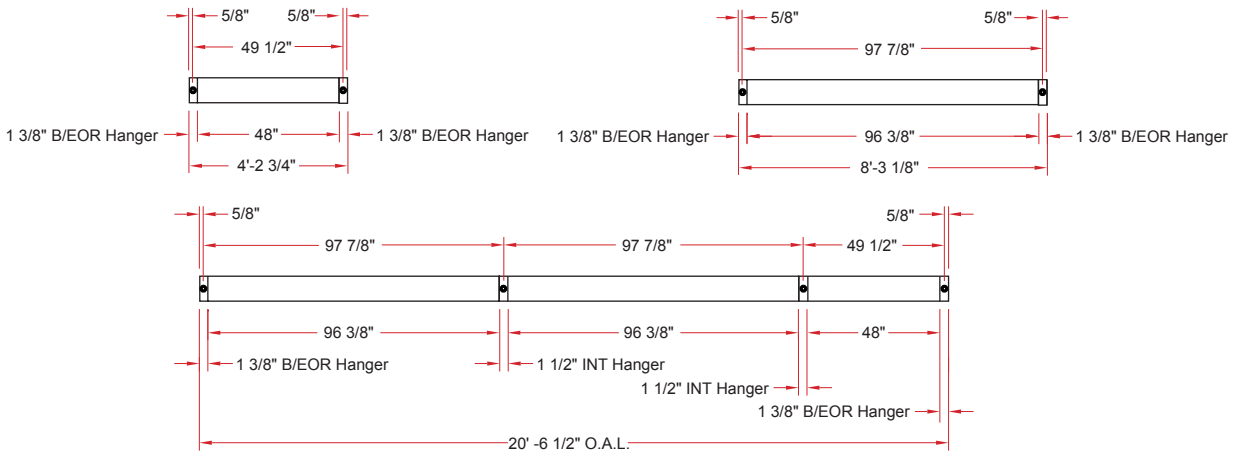

5 x 14/VEC-Perf DIP

Lighting: Direct/Indirect
Mounting: Pendant or Cable
Length: Stocked up to 8'
Connectors: Consult Factory For Details
Diffuser: Radial Perf Baffle
Finish: Mill Finish
Options: Consult Factory

5 x 14/VEC-Perf IP

Lighting: Direct/Indirect
Mounting: Pendant or Cable
Length: Stocked up to 8'
Connectors: Consult Factory For Details
Diffuser: None
Finish: Mill Finish
Options: Consult Factory