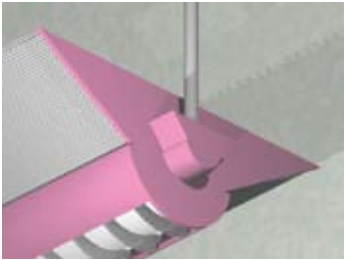

5 x 14/VEC-Perf DIP

Lighting: Direct/Indirect
Mounting: Pendant or Cable
Length: Stocked up to 8'
Connectors: Consult Factory For Details
Diffuser: Radial Perf Baffle
Finish: Mill Finish
Options: Consult Factory

5 x 14/VEC-Perf IP

Lighting: Direct/Indirect
Mounting: Pendant or Cable
Length: Stocked up to 8'
Connectors: Consult Factory For Details
Diffuser: None
Finish: Mill Finish
Options: Consult Factory