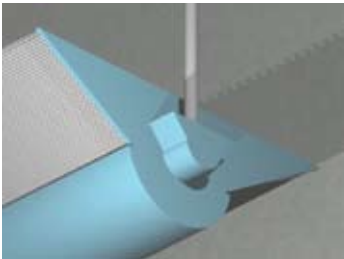

5 x 14/VEC-Perf DIP

Lighting: Direct/Indirect
Mounting: Pendant or Cable
Length: Stocked up to 8'
Connectors: Consult Factory For Details
Diffuser: Radial Perf Baffle
Finish: Mill Finish
Options: Consult Factory

5 x 14/VEC-Perf IP

Lighting: Direct/Indirect
Mounting: Pendant or Cable
Length: Stocked up to 8'
Connectors: Consult Factory For Details
Diffuser: None
Finish: Mill Finish
Options: Consult Factory