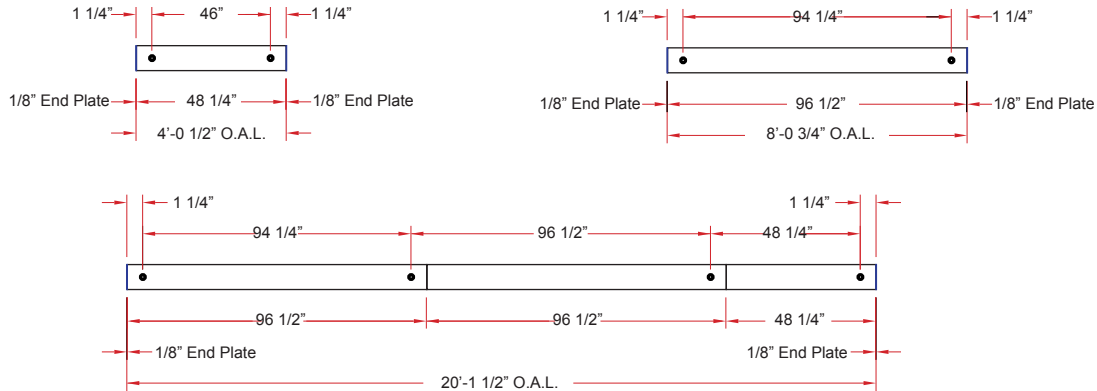

5 x 14/VEC IP-2

Lighting: Indirect
Mounting: Pendant or Cable
Length: Stocked up to 8'
Connectors: Consult Factory For Details
Diffuser: None
Finish: Mill Finish
Options: Consult Factory

5 x 14/VEC IP-3

Lighting: Indirect
Mounting: Pendant or Cable
Length: Stocked up to 8'
Connectors: Consult Factory For Details
Diffuser: None
Finish: Mill Finish
Options: Consult Factory

5 x 14/VEC IP Options