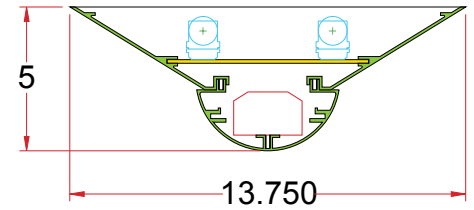

5 x 14/VEC IP-2

Lighting: Indirect
Mounting: Pendant or Cable
Length: Stocked up to 8'
Connectors: Consult Factory For Details
Diffuser: None
Finish: Mill Finish
Options: Consult Factory

5 x 14/VEC IP-3

Lighting: Indirect
Mounting: Pendant or Cable
Length: Stocked up to 8'
Connectors: Consult Factory For Details
Diffuser: None
Finish: Mill Finish
Options: Consult Factory

5 x 14/VEC IP Options