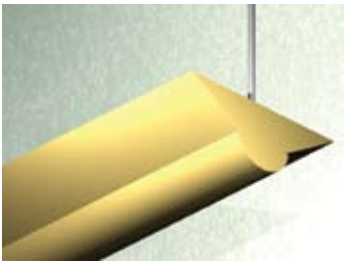

5 x 14/VEC IP-2

Lighting: Indirect
Mounting: Pendant or Cable
Length: Stocked up to 8'
Connectors: Consult Factory For Details
Diffuser: None
Finish: Mill Finish
Options: Consult Factory

5 x 14/VEC IP-3

Lighting: Indirect
Mounting: Pendant or Cable
Length: Stocked up to 8'
Connectors: Consult Factory For Details
Diffuser: None
Finish: Mill Finish
Options: Consult Factory

5 x 14/VEC IP Options