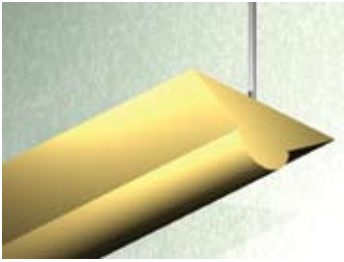

5 x 14/VEC IP-2

Lighting: Indirect
Mounting: Pendant or Cable
Length: Stocked up to 8'
Connectors: Consult Factory For Details
Diffuser: None
Finish: Mill Finish
Options: Consult Factory

5 x 14/VEC IP-3

Lighting: Indirect
Mounting: Pendant or Cable
Length: Stocked up to 8'
Connectors: Consult Factory For Details
Diffuser: None
Finish: Mill Finish
Options: Consult Factory

5 x 14/VEC IP Options