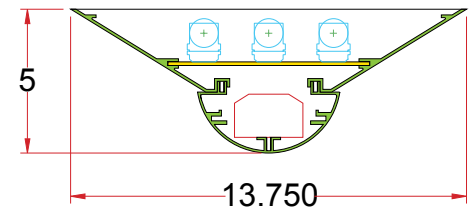

5 x 14/VEC IP-2

Lighting: Indirect
Mounting: Pendant or Cable
Length: Stocked up to 8'
Connectors: Consult Factory For Details
Diffuser: None
Finish: Mill Finish
Options: Consult Factory

5 x 14/VEC IP-3

Lighting: Indirect
Mounting: Pendant or Cable
Length: Stocked up to 8'
Connectors: Consult Factory For Details
Diffuser: None
Finish: Mill Finish
Options: Consult Factory

5 x 14/VEC IP Options