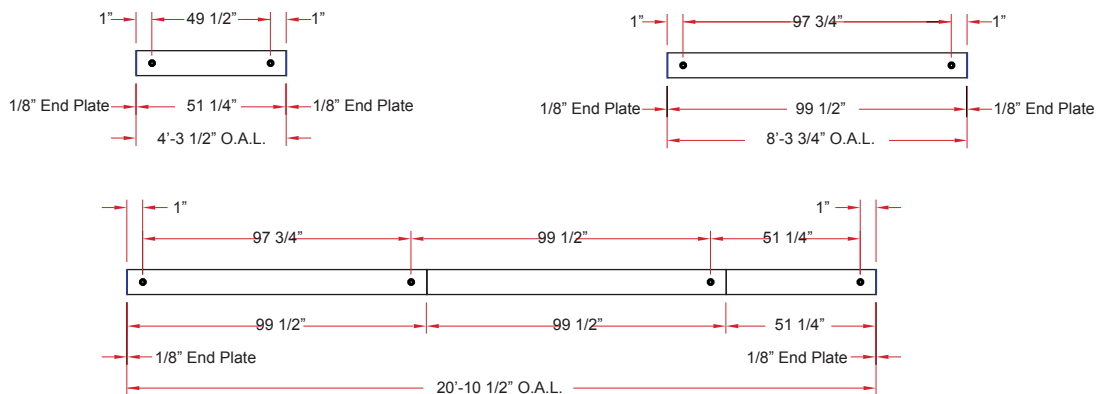

5 x 14/VEC IP-2

Lighting: Indirect
Mounting: Pendant or Cable
Length: Stocked up to 8'
Connectors: Consult Factory For Details
Diffuser: None
Finish: Mill Finish
Options: Consult Factory

5 x 14/VEC IP-3

Lighting: Indirect
Mounting: Pendant or Cable
Length: Stocked up to 8'
Connectors: Consult Factory For Details
Diffuser: None
Finish: Mill Finish
Options: Consult Factory

5 x 14/VEC IP Options