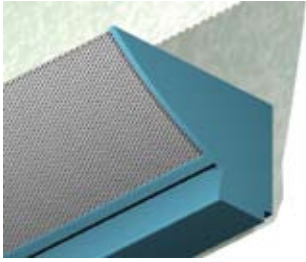

4 x 6.5/MEC DIW

Lighting: Direct/Indirect
Mounting: Wall
Length: Stocked up to 5'
Connectors: Consult Factory For Details
Diffuser: Perf Metal Diffuser
Finish: Mill Finish
Options: Consult Factory