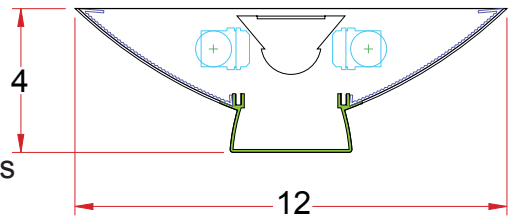

4 x 12/NEC DIP

Lighting: Direct/Indirect
Mounting: Pendant or Cable
Length: Stocked up to 8'
Connectors: Consult Factory For Details
Diffuser: DR Acrylic Lens
Finish: Mill Finish
Options: Consult Factory

4 x 12/NEC IP

Lighting: Indirect
Mounting: Pendant or Cable
Length: Stocked up to 8'
Connectors: Consult Factory For Details
Diffuser: DR Acrylic Lens
Finish: Mill Finish
Options: Consult Factory

4 x 12/NEC Options