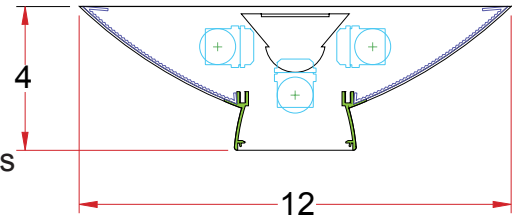

4 x 12/NEC DIP

Lighting: Direct/Indirect
Mounting: Pendant or Cable
Length: Stocked up to 8'
Connectors: Consult Factory For Details
Diffuser: DR Acrylic Lens
Finish: Mill Finish
Options: Consult Factory

4 x 12/NEC IP

Lighting: Indirect
Mounting: Pendant or Cable
Length: Stocked up to 8'
Connectors: Consult Factory For Details
Diffuser: DR Acrylic Lens
Finish: Mill Finish
Options: Consult Factory

4 x 12/NEC Options