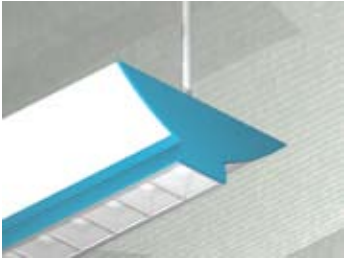

4 x 12/NEC DIP

Lighting: Direct/Indirect
Mounting: Pendant or Cable
Length: Stocked up to 8'
Connectors: Consult Factory For Details
Diffuser: DR Acrylic Lens
Finish: Mill Finish
Options: Consult Factory

4 x 12/NEC IP

Lighting: Indirect
Mounting: Pendant or Cable
Length: Stocked up to 8'
Connectors: Consult Factory For Details
Diffuser: DR Acrylic Lens
Finish: Mill Finish
Options: Consult Factory

4 x 12/NEC Options