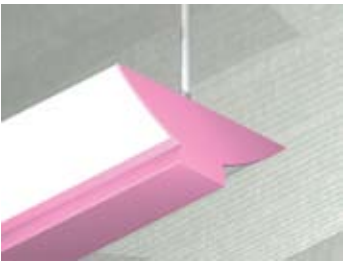

4 x 12/NEC DIP

Lighting: Direct/Indirect
Mounting: Pendant or Cable
Length: Stocked up to 8'
Connectors: Consult Factory For Details
Diffuser: DR Acrylic Lens
Finish: Mill Finish
Options: Consult Factory

4 x 12/NEC IP

Lighting: Indirect
Mounting: Pendant or Cable
Length: Stocked up to 8'
Connectors: Consult Factory For Details
Diffuser: DR Acrylic Lens
Finish: Mill Finish
Options: Consult Factory

4 x 12/NEC Options