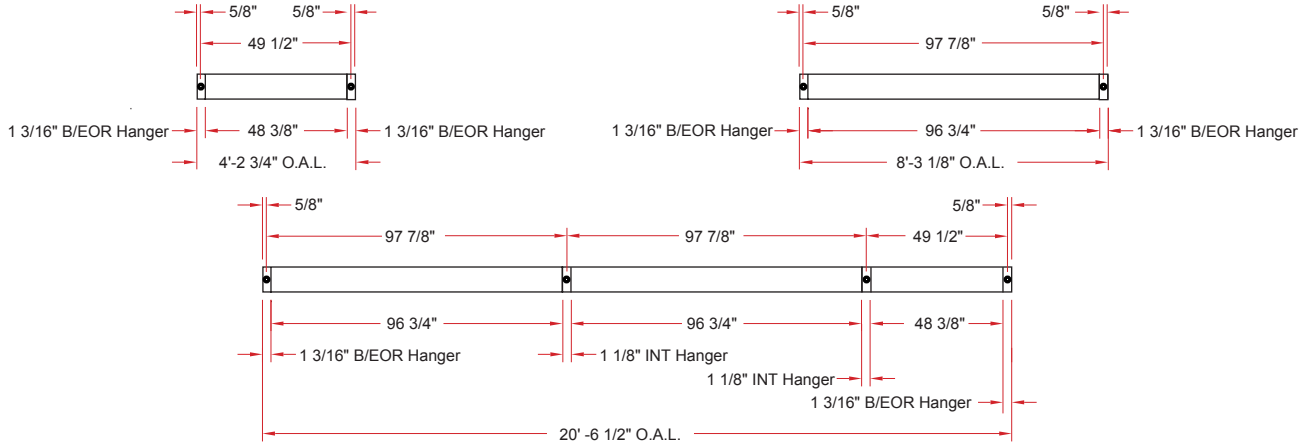

4 x 12/NEC DIP

Lighting: Direct/Indirect
Mounting: Pendant or Cable
Length: Stocked up to 8'
Connectors: Consult Factory For Details
Diffuser: DR Acrylic Lens
Finish: Mill Finish
Options: Consult Factory

4 x 12/NEC IP

Lighting: Indirect
Mounting: Pendant or Cable
Length: Stocked up to 8'
Connectors: Consult Factory For Details
Diffuser: DR Acrylic Lens
Finish: Mill Finish
Options: Consult Factory

4 x 12/NEC Options