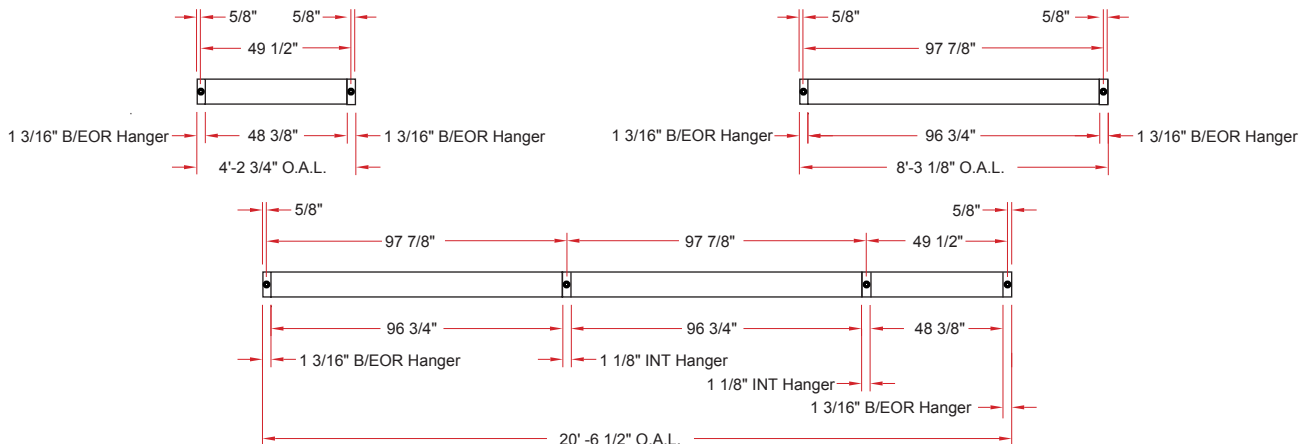

4 x 12/NEC DIP

Lighting: Direct/Indirect
Mounting: Pendant or Cable
Length: Stocked up to 8'
Connectors: Consult Factory For Details
Diffuser: DR Acrylic Lens
Finish: Mill Finish
Options: Consult Factory

4 x 12/NEC IP

Lighting: Indirect
Mounting: Pendant or Cable
Length: Stocked up to 8'
Connectors: Consult Factory For Details
Diffuser: DR Acrylic Lens
Finish: Mill Finish
Options: Consult Factory

4 x 12/NEC Options