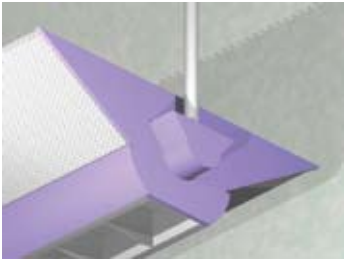

4.5 x 14/NEC-Perf DIP

Lighting: Direct/Indirect
Mounting: Pendant or Cable
Length: Stocked up to 8'
Connectors: Consult Factory For Details
Diffuser: None
Finish: Mill Finish
Options: Consult Factory