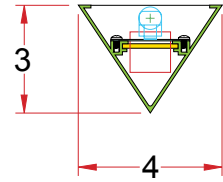

# 3 x 4/VEC IP

**Lighting:** Indirect  
**Mounting:** Pendant or Cable  
**Length:** Stocked up to 8'  
**Connectors:** Consult Factory For Details  
**Diffuser:** None  
**Finish:** Mill Finish  
**Options:** Consult Factory

# 3 x 4/VEC IW

**Lighting:** Indirect  
**Mounting:** Wall  
**Length:** Stocked up to 8'  
**Connectors:** Consult Factory For Details  
**Diffuser:** None  
**Finish:** Mill Finish  
**Options:** Consult Factory