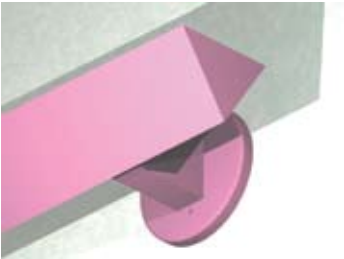

# 3 x 4/VEC IP

**Lighting:** Indirect  
**Mounting:** Pendant or Cable  
**Length:** Stocked up to 8'  
**Connectors:** Consult Factory For Details  
**Diffuser:** None  
**Finish:** Mill Finish  
**Options:** Consult Factory

# 3 x 4/VEC IW

**Lighting:** Indirect  
**Mounting:** Wall  
**Length:** Stocked up to 8'  
**Connectors:** Consult Factory For Details  
**Diffuser:** None  
**Finish:** Mill Finish  
**Options:** Consult Factory