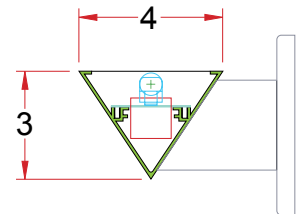

# 3 x 4/VEC IP

**Lighting:** Indirect  
**Mounting:** Pendant or Cable  
**Length:** Stocked up to 8'  
**Connectors:** Consult Factory For Details  
**Diffuser:** None  
**Finish:** Mill Finish  
**Options:** Consult Factory

# 3 x 4/VEC IW

**Lighting:** Indirect  
**Mounting:** Wall  
**Length:** Stocked up to 8'  
**Connectors:** Consult Factory For Details  
**Diffuser:** None  
**Finish:** Mill Finish  
**Options:** Consult Factory