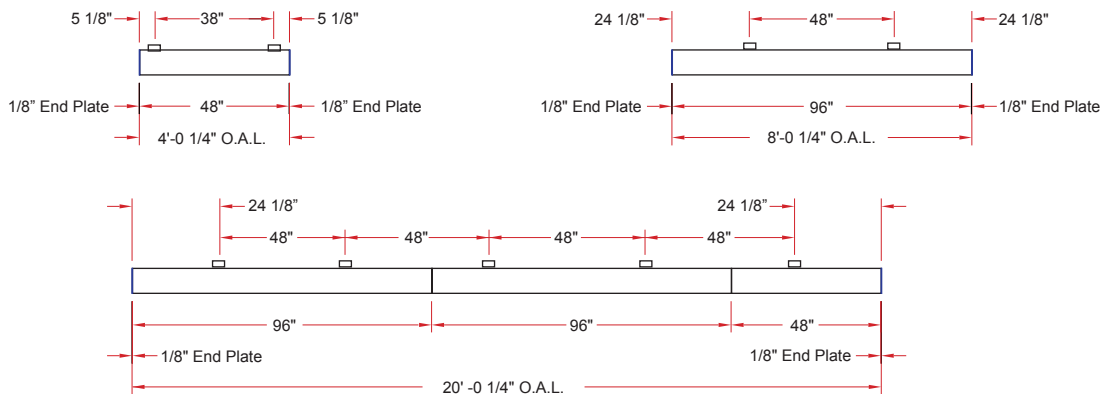

# 3 x 4/VEC IP

**Lighting:** Indirect  
**Mounting:** Pendant or Cable  
**Length:** Stocked up to 8'  
**Connectors:** Consult Factory For Details  
**Diffuser:** None  
**Finish:** Mill Finish  
**Options:** Consult Factory

# 3 x 4/VEC IW

**Lighting:** Indirect  
**Mounting:** Wall  
**Length:** Stocked up to 8'  
**Connectors:** Consult Factory For Details  
**Diffuser:** None  
**Finish:** Mill Finish  
**Options:** Consult Factory

# 3 x 4/VEC Options