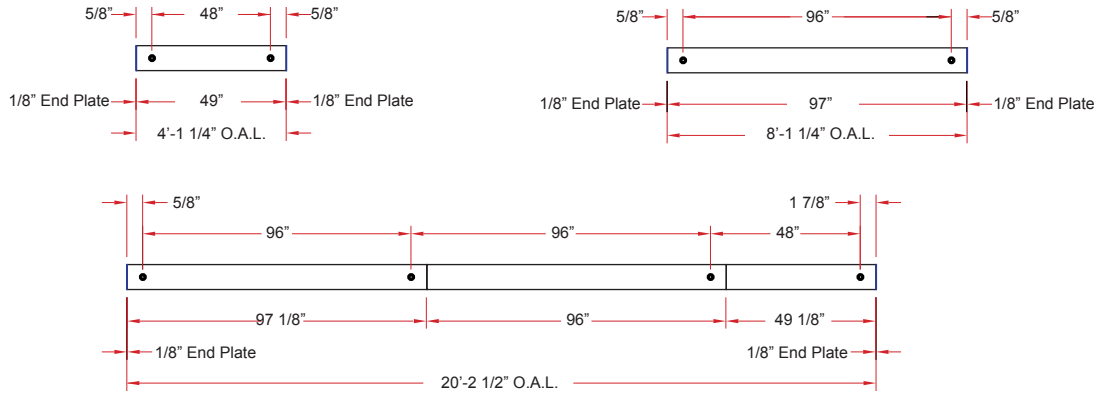

# 3 x 4/VEC IP

**Lighting:** Indirect  
**Mounting:** Pendant or Cable  
**Length:** Stocked up to 8'  
**Connectors:** Consult Factory For Details  
**Diffuser:** None  
**Finish:** Mill Finish  
**Options:** Consult Factory

# 3 x 4/VEC IW

**Lighting:** Indirect  
**Mounting:** Wall  
**Length:** Stocked up to 8'  
**Connectors:** Consult Factory For Details  
**Diffuser:** None  
**Finish:** Mill Finish  
**Options:** Consult Factory

# 3 x 4/VEC Options