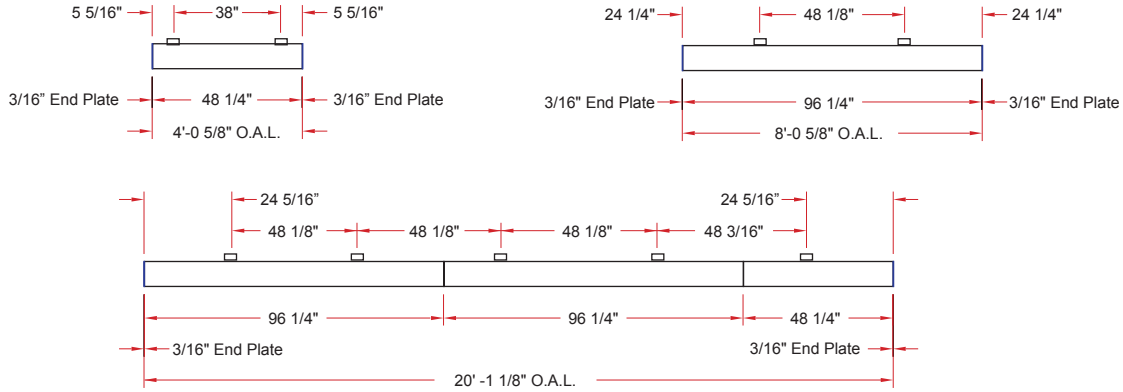

3.6 x 9/MEC IW

Lighting: Indirect
Mounting: Wall
Length: Stocked up to 8'
Connectors: Consult Factory For Details
Diffuser: None
Finish: Mill Finish
Options: Consult Factory

3.6 x 9/VEC Options