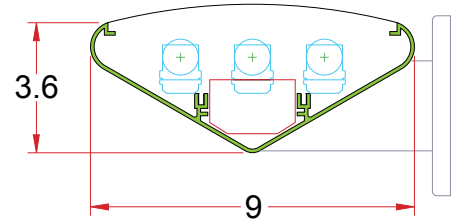

3.6 x 9/MEC IW

Lighting: Indirect
Mounting: Wall
Length: Stocked up to 8'
Connectors: Consult Factory For Details
Diffuser: None
Finish: Mill Finish
Options: Consult Factory

3.6 x 9/VEC Options