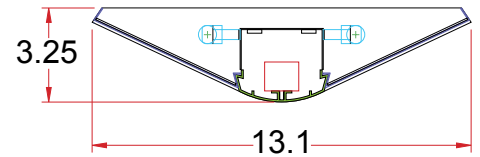

# 3.25 x 13/NEC DIP

**Lighting:** Direct/Indirect  
**Mounting:** Pendant or Cable  
**Length:** Stocked up to 8'  
**Connectors:** Consult Factory For Details  
**Diffuser:** Perf Sides & Acrylic Inlays -  
- (Not By Swiss Tool)  
**Finish:** Mill Finish  
**Options:** Consult Factory

Mounting Locations Dependent Upon Your Sheet Metal.