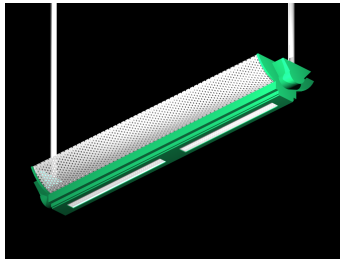

2.75 x 6/VEC DIP

Lighting: Direct/Indirect
Mounting: Pendant or Cable
Length: Stocked up to 8'
Connectors: Consult Factory For Details
Diffuser: Perforated Sides
Finish: Mill Finish
Options: Consult Factory

**Also Available With
 Optional Bottom Cutouts**