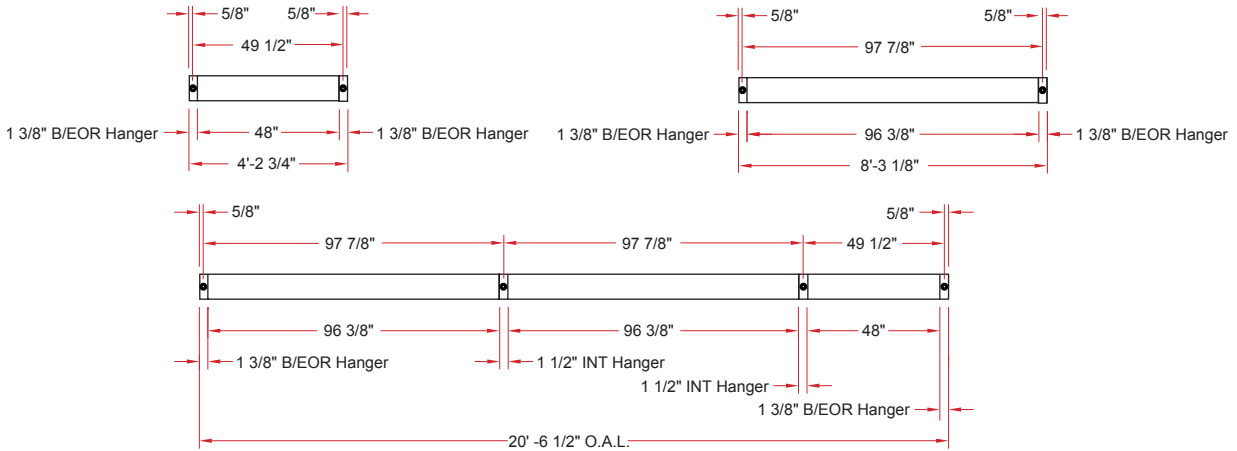

2.75 x 6/VEC DIP

Lighting: Direct/Indirect
Mounting: Pendant or Cable
Length: Stocked up to 8'
Connectors: Consult Factory For Details
Diffuser: Perforated Sides
Finish: Mill Finish
Options: Consult Factory

**Also Available With
 Optional Bottom Cutouts**