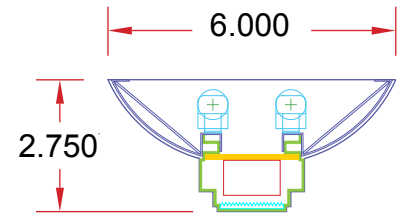

2.75 x 6/VEC DIP

Lighting: Direct/Indirect
Mounting: Pendant or Cable
Length: Stocked up to 8'
Connectors: Consult Factory For Details
Diffuser: Perforated Sides
Finish: Mill Finish
Options: Consult Factory

**Also Available With
 Optional Bottom Cutouts**