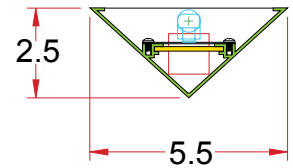

2.5 x 5.5/NEC IP

Lighting: Indirect
Mounting: Pendant or Cable
Length: Stocked up to 8'
Connectors: Consult Factory For Details
Diffuser: None
Finish: Mill Finish
Options: Consult Factory

2.5 x 5.5/NEC IW

Lighting: Indirect
Mounting: Wall
Length: Stocked up to 8'
Connectors: Consult Factory For Details
Diffuser: None
Finish: Mill Finish
Options: Consult Factory

2.5 x 5.5/MEC Options

Slim
Slots