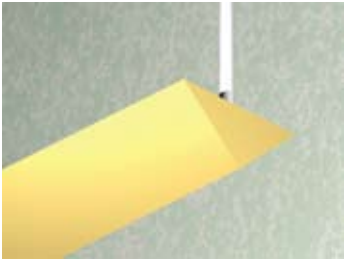

2.5 x 5.5/NEC IP

Lighting: Indirect
Mounting: Pendant or Cable
Length: Stocked up to 8'
Connectors: Consult Factory For Details
Diffuser: None
Finish: Mill Finish
Options: Consult Factory

2.5 x 5.5/NEC IW

Lighting: Indirect
Mounting: Wall
Length: Stocked up to 8'
Connectors: Consult Factory For Details
Diffuser: None
Finish: Mill Finish
Options: Consult Factory

2.5 x 5.5/MEC Options

Slim
Slots