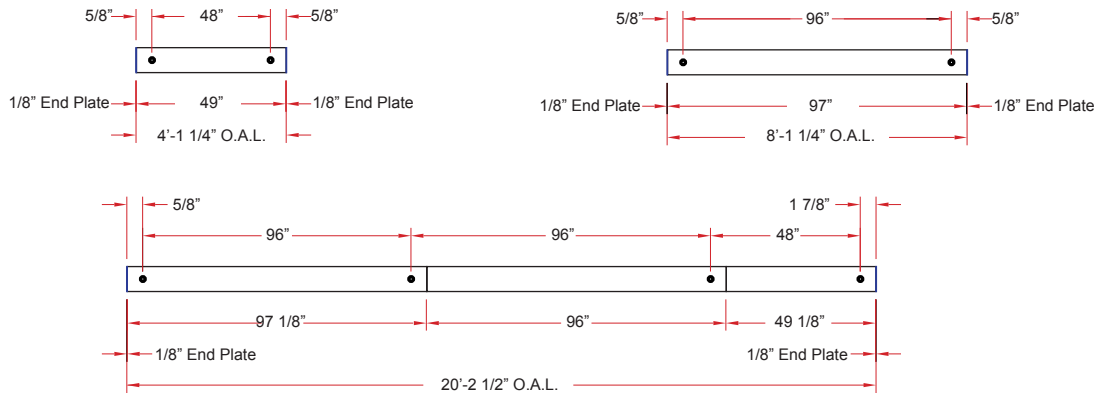

2.5 x 5.5/NEC IP

Lighting: Indirect
Mounting: Pendant or Cable
Length: Stocked up to 8'
Connectors: Consult Factory For Details
Diffuser: None
Finish: Mill Finish
Options: Consult Factory

2.5 x 5.5/NEC IW

Lighting: Indirect
Mounting: Wall
Length: Stocked up to 8'
Connectors: Consult Factory For Details
Diffuser: None
Finish: Mill Finish
Options: Consult Factory

2.5 x 5.5/MEC Options

Slim
Slots