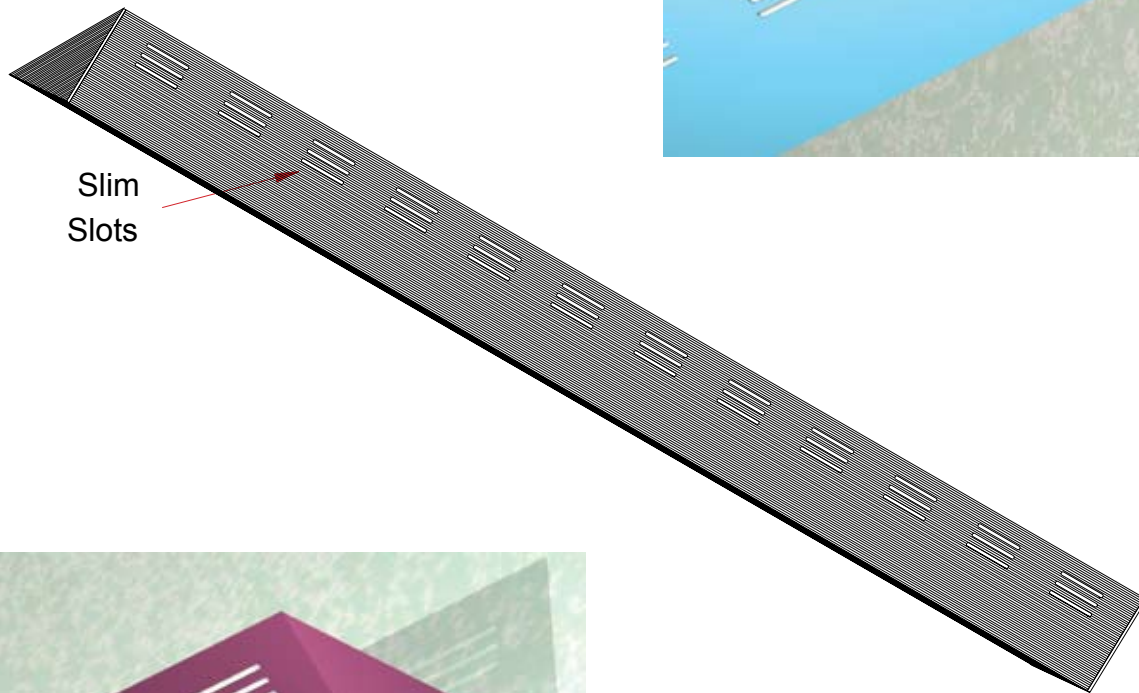

2.5 x 5.5/NEC IP

Lighting: Indirect
Mounting: Pendant or Cable
Length: Stocked up to 8'
Connectors: Consult Factory For Details
Diffuser: None
Finish: Mill Finish
Options: Consult Factory

2.5 x 5.5/NEC IW

Lighting: Indirect
Mounting: Wall
Length: Stocked up to 8'
Connectors: Consult Factory For Details
Diffuser: None
Finish: Mill Finish
Options: Consult Factory

2.5 x 5.5/MEC Options

Slim
Slots