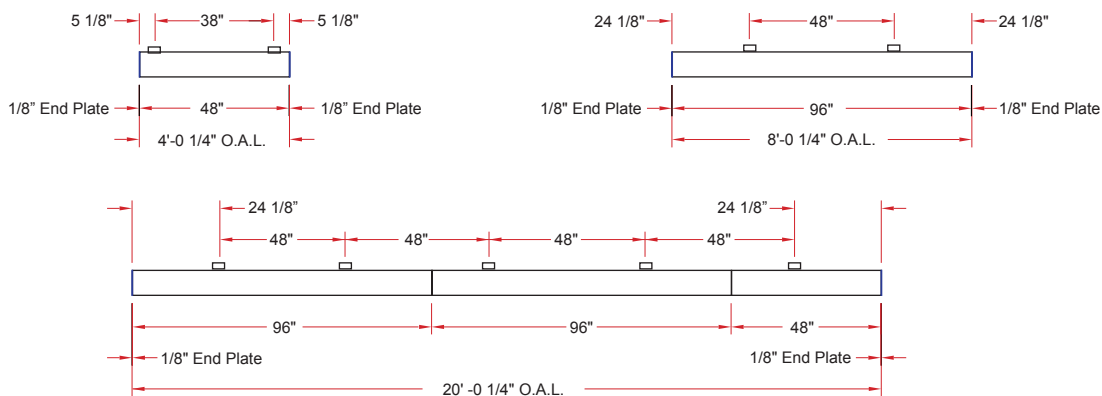

2.5 x 5.5/NEC IP

Lighting: Indirect
Mounting: Pendant or Cable
Length: Stocked up to 8'
Connectors: Consult Factory For Details
Diffuser: None
Finish: Mill Finish
Options: Consult Factory

2.5 x 5.5/NEC IW

Lighting: Indirect
Mounting: Wall
Length: Stocked up to 8'
Connectors: Consult Factory For Details
Diffuser: None
Finish: Mill Finish
Options: Consult Factory

2.5 x 5.5/MEC Options

Slim
Slots