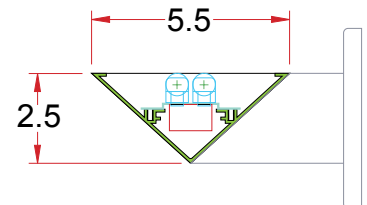

2.5 x 5.5/NEC IP

Lighting: Indirect
Mounting: Pendant or Cable
Length: Stocked up to 8'
Connectors: Consult Factory For Details
Diffuser: None
Finish: Mill Finish
Options: Consult Factory

2.5 x 5.5/NEC IW

Lighting: Indirect
Mounting: Wall
Length: Stocked up to 8'
Connectors: Consult Factory For Details
Diffuser: None
Finish: Mill Finish
Options: Consult Factory

2.5 x 5.5/MEC Options

Slim
Slots