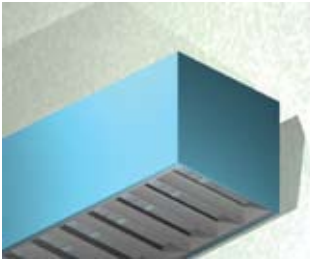

8 x 9/SQU DIW

Lighting: Direct/Indirect
Mounting: Wall
Length: Stocked up to 8'
Connectors: Consult Factory For Details
Diffuser: Parabolic Aluminum Louver
Finish: Mill Finish
Options: Consult Factory