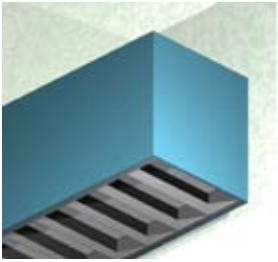

8 x 7.5/SQU DIW

Lighting: Direct/Indirect
Mounting: Wall
Length: Stocked up to 8'
Connectors: Consult Factory For Details
Diffuser: Parabolic Aluminum Louver
Finish: Mill Finish
Options: Consult Factory