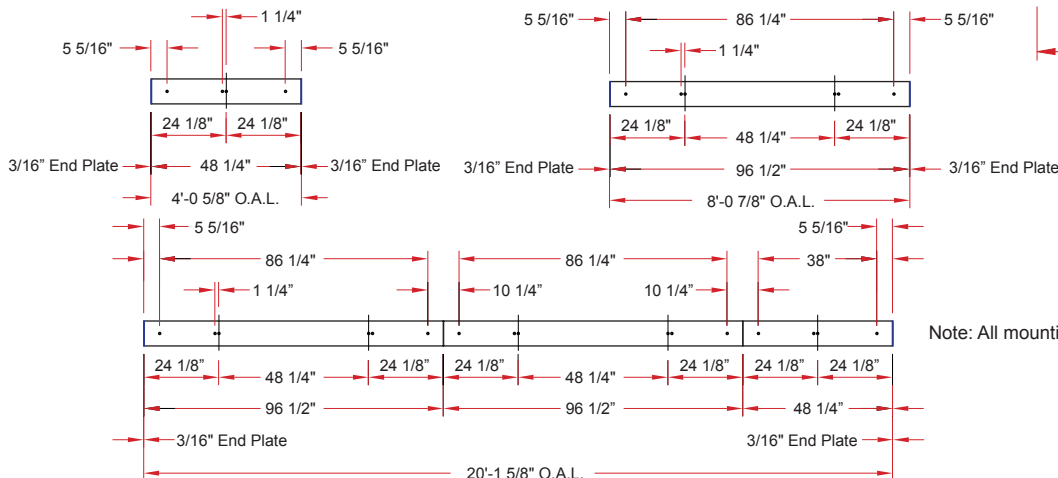

8 x 7.5/SQU DIP

Lighting: Direct/Indirect
Mounting: Pendant or Cable
Length: Stocked up to 8'
Connectors: Consult Factory For Details
Diffuser: Parabolic Aluminum Louver
Finish: Mill Finish
Options: Consult Factory

8 x 7.5/SQU DS

Lighting: Direct
Mounting: Surface
Length: Stocked up to 8'
Connectors: Consult Factory For Details
Diffuser: Parabolic Aluminum Louver
Finish: Mill Finish
Options: Consult Factory

Note: All mounting holes are 7/8" dia. K.O.s