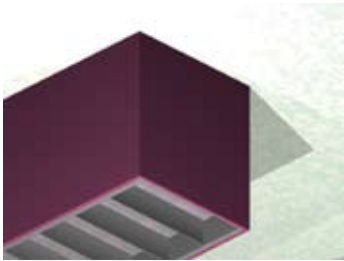

8 x 7.5/SQU DIP

Lighting: Direct/Indirect
Mounting: Pendant or Cable
Length: Stocked up to 8'
Connectors: Consult Factory For Details
Diffuser: Parabolic Aluminum Louver
Finish: Mill Finish
Options: Consult Factory

8 x 7.5/SQU DS

Lighting: Direct
Mounting: Surface
Length: Stocked up to 8'
Connectors: Consult Factory For Details
Diffuser: Parabolic Aluminum Louver
Finish: Mill Finish
Options: Consult Factory

Note: All mounting holes are 7/8" dia. K.O.s