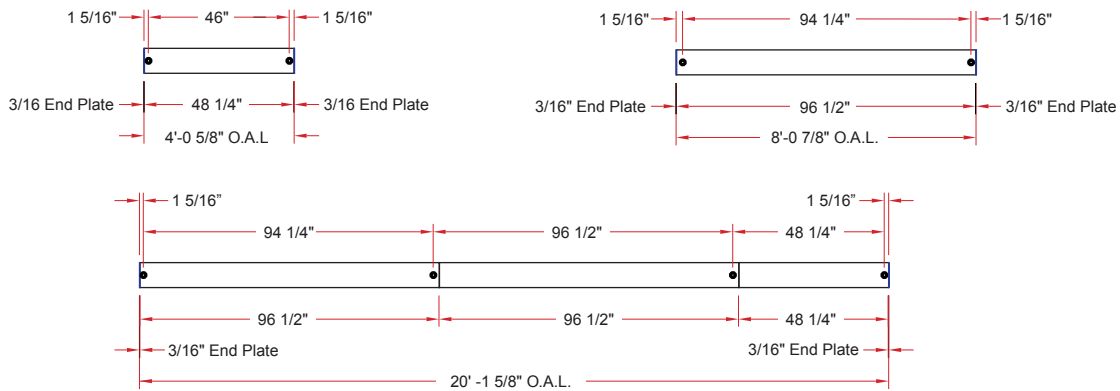

8 x 7.5/SQU DIP

Lighting: Direct/Indirect
Mounting: Pendant or Cable
Length: Stocked up to 8'
Connectors: Consult Factory For Details
Diffuser: Parabolic Aluminum Louver
Finish: Mill Finish
Options: Consult Factory

8 x 7.5/SQU DS

Lighting: Direct
Mounting: Surface
Length: Stocked up to 8'
Connectors: Consult Factory For Details
Diffuser: Parabolic Aluminum Louver
Finish: Mill Finish
Options: Consult Factory

Note: All mounting holes are 7/8" dia. K.O.s