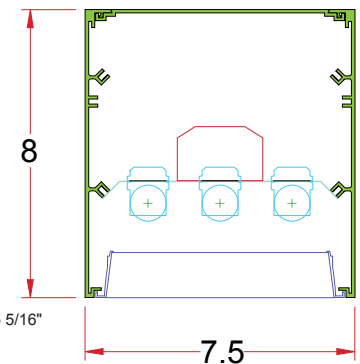

8 x 7.5/SQU DIP

Lighting: Direct/Indirect
Mounting: Pendant or Cable
Length: Stocked up to 8'
Connectors: Consult Factory For Details
Diffuser: Parabolic Aluminum Louver
Finish: Mill Finish
Options: Consult Factory

8 x 7.5/SQU DS

Lighting: Direct
Mounting: Surface
Length: Stocked up to 8'
Connectors: Consult Factory For Details
Diffuser: Parabolic Aluminum Louver
Finish: Mill Finish
Options: Consult Factory

Note: All mounting holes are 7/8" dia. K.O.s