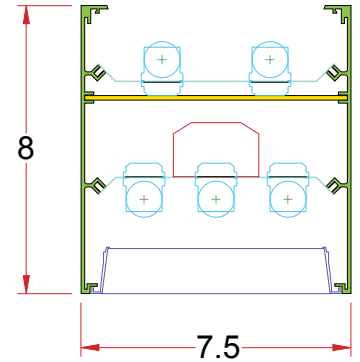

8 x 7.5/SQU DIP

Lighting: Direct/Indirect
Mounting: Pendant or Cable
Length: Stocked up to 8'
Connectors: Consult Factory For Details
Diffuser: Parabolic Aluminum Louver
Finish: Mill Finish
Options: Consult Factory

8 x 7.5/SQU DS

Lighting: Direct
Mounting: Surface
Length: Stocked up to 8'
Connectors: Consult Factory For Details
Diffuser: Parabolic Aluminum Louver
Finish: Mill Finish
Options: Consult Factory

Note: All mounting holes are 7/8" dia. K.O.s