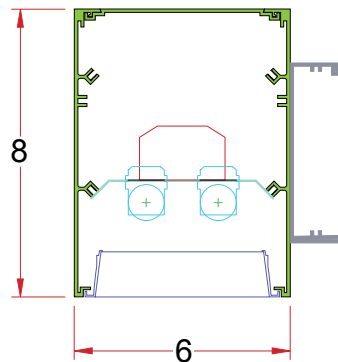

8 x 6/SQU DW

Lighting: Direct
Mounting: Wall
Length: Stocked up to 8'
Connectors: Consult Factory For Details
Diffuser: Parabolic Aluminum Louver
Finish: Mill Finish
Options: Consult Factory

8 x 6/SQU IW

Lighting: Indirect
Mounting: Wall
Length: Stocked up to 8'
Connectors: Consult Factory For Details
Diffuser: None
Finish: Mill Finish
Options: Consult Factory