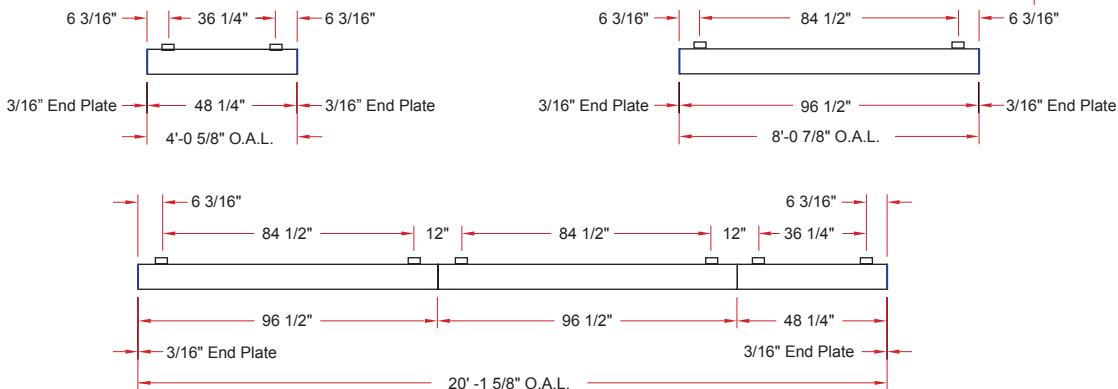

8 x 6/SQU DW

Lighting: Direct
Mounting: Wall
Length: Stocked up to 8'
Connectors: Consult Factory For Details
Diffuser: Parabolic Aluminum Louver
Finish: Mill Finish
Options: Consult Factory

8 x 6/SQU IW

Lighting: Indirect
Mounting: Wall
Length: Stocked up to 8'
Connectors: Consult Factory For Details
Diffuser: None
Finish: Mill Finish
Options: Consult Factory