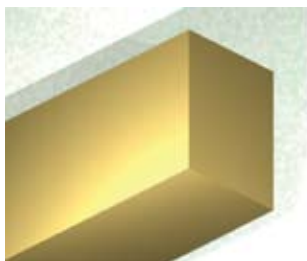

8 x 6/SQU DW

Lighting: Direct
Mounting: Wall
Length: Stocked up to 8'
Connectors: Consult Factory For Details
Diffuser: Parabolic Aluminum Louver
Finish: Mill Finish
Options: Consult Factory

8 x 6/SQU IW

Lighting: Indirect
Mounting: Wall
Length: Stocked up to 8'
Connectors: Consult Factory For Details
Diffuser: None
Finish: Mill Finish
Options: Consult Factory