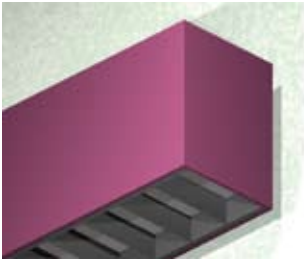

8 x 6/SQU DIW

Lighting: Direct/Indirect
Mounting: Wall
Length: Stocked up to 8'
Connectors: Consult Factory For Details
Diffuser: Parabolic Aluminum Louver
Finish: Mill Finish
Options: Consult Factory