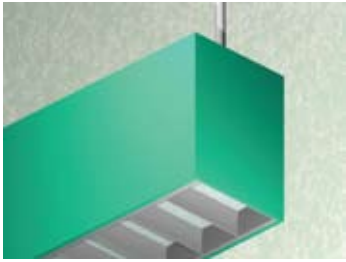

8 x 6/SQU DIP

Lighting: Direct/Indirect
Mounting: Pendant or Cable
Length: Stocked up to 8'
Connectors: Consult Factory For Details
Diffuser: Parabolic Aluminum Louver
Finish: Mill Finish
Options: Consult Factory

8 x 6/SQU DS

Lighting: Direct
Mounting: Surface
Length: Stocked up to 8'
Connectors: Consult Factory For Details
Diffuser: Parabolic Aluminum Louver
Finish: Mill Finish
Options: Consult Factory