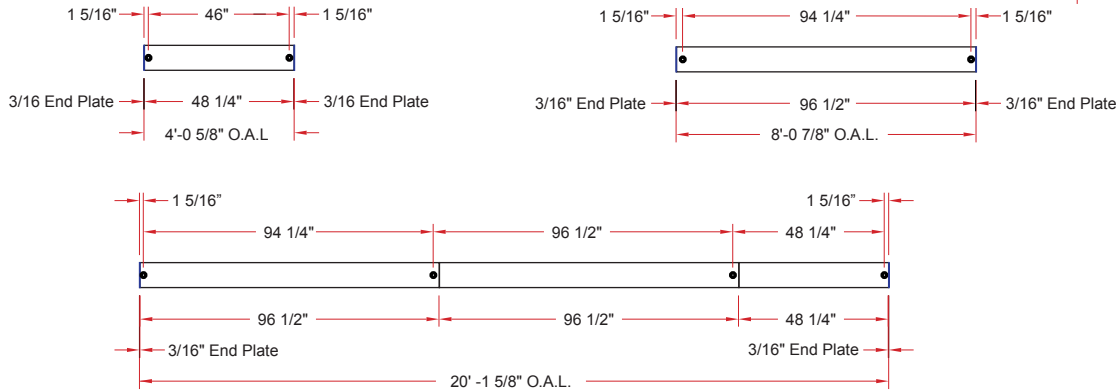

8 x 6/SQU DIP

Lighting: Direct/Indirect
Mounting: Pendant or Cable
Length: Stocked up to 8'
Connectors: Consult Factory For Details
Diffuser: Parabolic Aluminum Louver
Finish: Mill Finish
Options: Consult Factory

8 x 6/SQU DS

Lighting: Direct
Mounting: Surface
Length: Stocked up to 8'
Connectors: Consult Factory For Details
Diffuser: Parabolic Aluminum Louver
Finish: Mill Finish
Options: Consult Factory