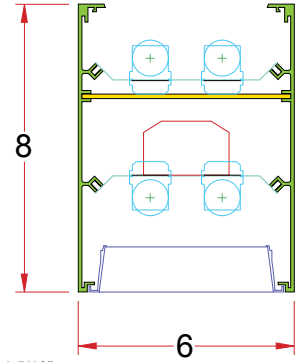

8 x 6/SQU DIP

Lighting: Direct/Indirect
Mounting: Pendant or Cable
Length: Stocked up to 8'
Connectors: Consult Factory For Details
Diffuser: Parabolic Aluminum Louver
Finish: Mill Finish
Options: Consult Factory

8 x 6/SQU DS

Lighting: Direct
Mounting: Surface
Length: Stocked up to 8'
Connectors: Consult Factory For Details
Diffuser: Parabolic Aluminum Louver
Finish: Mill Finish
Options: Consult Factory