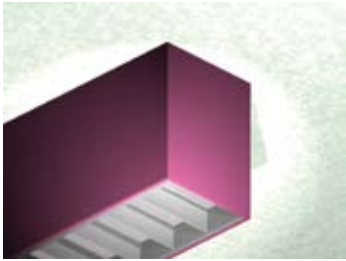

8 x 6/SQU DIP

Lighting: Direct/Indirect
Mounting: Pendant or Cable
Length: Stocked up to 8'
Connectors: Consult Factory For Details
Diffuser: Parabolic Aluminum Louver
Finish: Mill Finish
Options: Consult Factory

8 x 6/SQU DS

Lighting: Direct
Mounting: Surface
Length: Stocked up to 8'
Connectors: Consult Factory For Details
Diffuser: Parabolic Aluminum Louver
Finish: Mill Finish
Options: Consult Factory