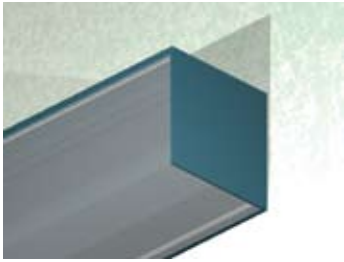

6 x 6/SQU CW

Lighting: Direct
Mounting: Corner of Wall & Ceiling
Length: Stocked up to 8'
Connectors: Consult Factory For Details
Diffuser: DR Acrylic Lens
Finish: Mill Finish
Options: Consult Factory