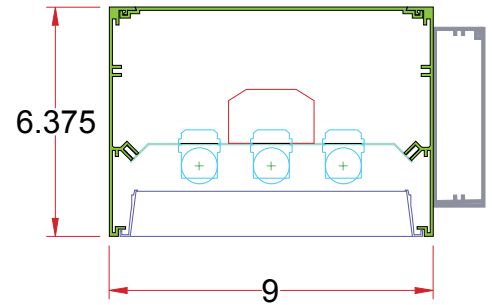

6.375 x 9/SQU DW

Lighting: Direct
Mounting: Wall
Length: Stocked up to 8'
Connectors: Consult Factory For Details
Diffuser: Parabolic Aluminum Louver
Finish: Mill Finish
Options: Consult Factory

6.375 x 9/SQU IW

Lighting: Indirect
Mounting: Wall
Length: Stocked up to 8'
Connectors: Consult Factory For Details
Diffuser: None
Finish: Mill Finish
Options: Consult Factory