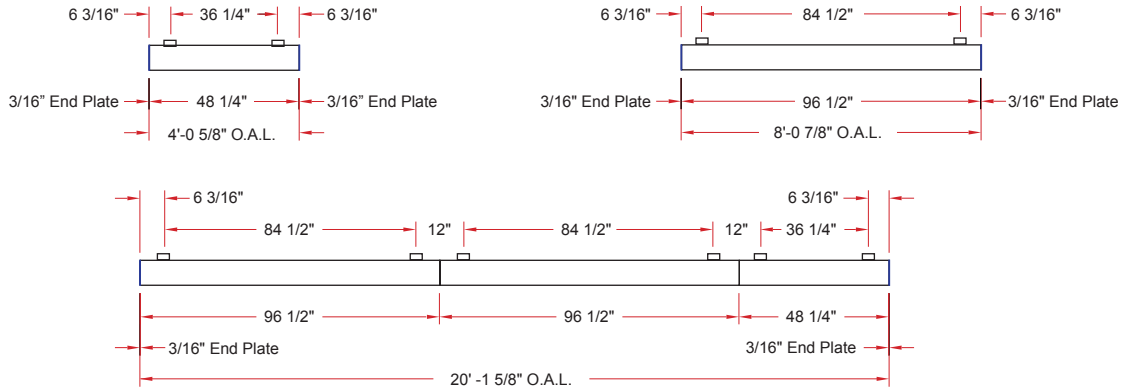

6.375 x 9/SQU DW

Lighting: Direct
Mounting: Wall
Length: Stocked up to 8'
Connectors: Consult Factory For Details
Diffuser: Parabolic Aluminum Louver
Finish: Mill Finish
Options: Consult Factory

6.375 x 9/SQU IW

Lighting: Indirect
Mounting: Wall
Length: Stocked up to 8'
Connectors: Consult Factory For Details
Diffuser: None
Finish: Mill Finish
Options: Consult Factory