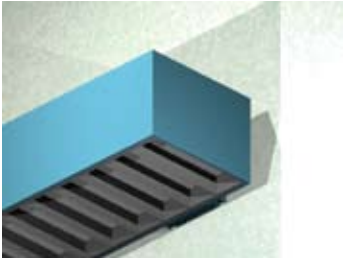

6.375 x 9/SQU DW

Lighting: Direct
Mounting: Wall
Length: Stocked up to 8'
Connectors: Consult Factory For Details
Diffuser: Parabolic Aluminum Louver
Finish: Mill Finish
Options: Consult Factory

6.375 x 9/SQU IW

Lighting: Indirect
Mounting: Wall
Length: Stocked up to 8'
Connectors: Consult Factory For Details
Diffuser: None
Finish: Mill Finish
Options: Consult Factory