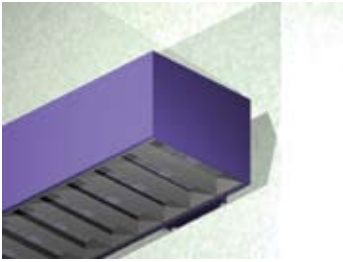

6.375 x 9/SQU DIW

Lighting: Direct/Indirect
Mounting: Wall
Length: Stocked up to 8'
Connectors: Consult Factory For Details
Diffuser: Parabolic Aluminum Louver
Finish: Mill Finish
Options: Consult Factory