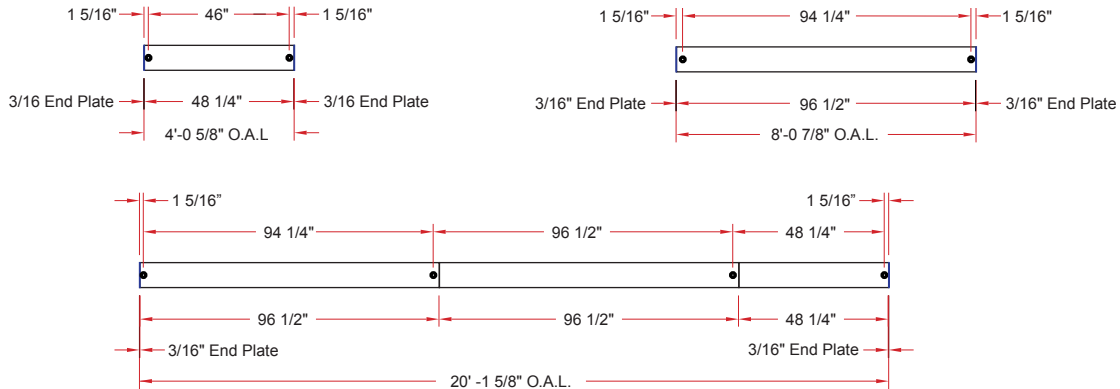

6.375 x 9/SQU DIP

Lighting: Direct/Indirect
Mounting: Pendant or Cable
Length: Stocked up to 8'
Connectors: Consult Factory For Details
Diffuser: Parabolic Aluminum Louver
Finish: Mill Finish
Options: Consult Factory

6.375 x 9/SQU DS

Lighting: Direct
Mounting: Surface
Length: Stocked up to 8'
Connectors: Consult Factory For Details
Diffuser: Parabolic Aluminum Louver
Finish: Mill Finish
Options: Consult Factory

Note: All mounting holes are 7/8" dia. K.O.s