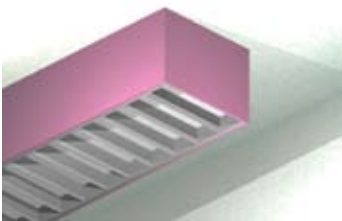

6.375 x 9/SQU DIP

Lighting: Direct/Indirect
Mounting: Pendant or Cable
Length: Stocked up to 8'
Connectors: Consult Factory For Details
Diffuser: Parabolic Aluminum Louver
Finish: Mill Finish
Options: Consult Factory

6.375 x 9/SQU DS

Lighting: Direct
Mounting: Surface
Length: Stocked up to 8'
Connectors: Consult Factory For Details
Diffuser: Parabolic Aluminum Louver
Finish: Mill Finish
Options: Consult Factory

Note: All mounting holes are 7/8" dia. K.O.s