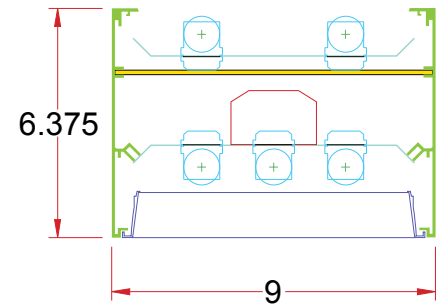

6.375 x 9/SQU DIP

Lighting: Direct/Indirect
Mounting: Pendant or Cable
Length: Stocked up to 8'
Connectors: Consult Factory For Details
Diffuser: Parabolic Aluminum Louver
Finish: Mill Finish
Options: Consult Factory

6.375 x 9/SQU DS

Lighting: Direct
Mounting: Surface
Length: Stocked up to 8'
Connectors: Consult Factory For Details
Diffuser: Parabolic Aluminum Louver
Finish: Mill Finish
Options: Consult Factory

Note: All mounting holes are 7/8" dia. K.O.s