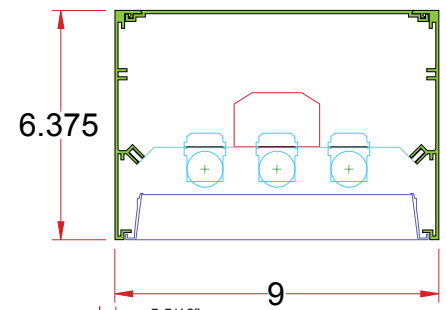

6.375 x 9/SQU DIP

Lighting: Direct/Indirect
Mounting: Pendant or Cable
Length: Stocked up to 8'
Connectors: Consult Factory For Details
Diffuser: Parabolic Aluminum Louver
Finish: Mill Finish
Options: Consult Factory

6.375 x 9/SQU DS

Lighting: Direct
Mounting: Surface
Length: Stocked up to 8'
Connectors: Consult Factory For Details
Diffuser: Parabolic Aluminum Louver
Finish: Mill Finish
Options: Consult Factory

Note: All mounting holes are 7/8" dia. K.O.s