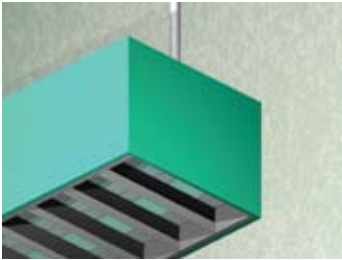

6.375 x 9/SQU DIP

Lighting: Direct/Indirect
Mounting: Pendant or Cable
Length: Stocked up to 8'
Connectors: Consult Factory For Details
Diffuser: Parabolic Aluminum Louver
Finish: Mill Finish
Options: Consult Factory

6.375 x 9/SQU DS

Lighting: Direct
Mounting: Surface
Length: Stocked up to 8'
Connectors: Consult Factory For Details
Diffuser: Parabolic Aluminum Louver
Finish: Mill Finish
Options: Consult Factory

Note: All mounting holes are 7/8" dia. K.O.s