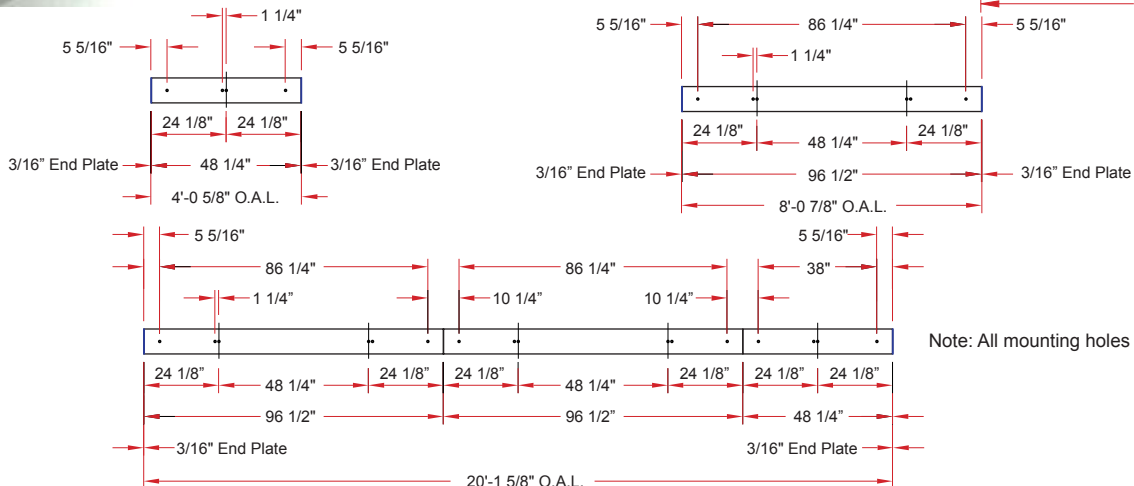

6.375 x 9/SQU DIP

Lighting: Direct/Indirect
Mounting: Pendant or Cable
Length: Stocked up to 8'
Connectors: Consult Factory For Details
Diffuser: Parabolic Aluminum Louver
Finish: Mill Finish
Options: Consult Factory

6.375 x 9/SQU DS

Lighting: Direct
Mounting: Surface
Length: Stocked up to 8'
Connectors: Consult Factory For Details
Diffuser: Parabolic Aluminum Louver
Finish: Mill Finish
Options: Consult Factory

Note: All mounting holes are 7/8" dia. K.O.s