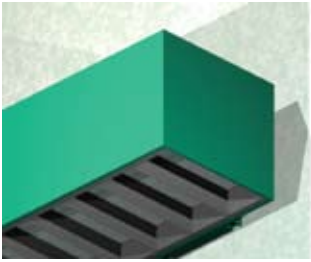

6.375 x 7.5/SQU DIW

Lighting: Direct/Indirect
Mounting: Wall
Length: Stocked up to 8'
Connectors: Consult Factory For Details
Diffuser: Parabolic Aluminum Louver
Finish: Mill Finish
Options: Consult Factory