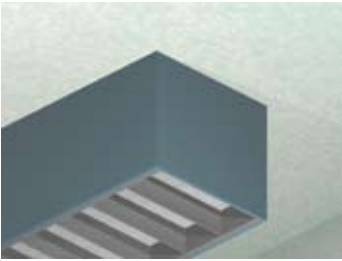

# 6.375 x 7.5/SQU DIP

**Lighting:** Direct/Indirect  
**Mounting:** Pendant or Cable  
**Length:** Stocked up to 8'  
**Connectors:** Consult Factory For Details  
**Diffuser:** Parabolic Aluminum Louver  
**Finish:** Mill Finish  
**Options:** Consult Factory

# 6.375 x 7.5/SQU DS

**Lighting:** Direct  
**Mounting:** Surface  
**Length:** Stocked up to 8'  
**Connectors:** Consult Factory For Details  
**Diffuser:** Parabolic Aluminum Louver  
**Finish:** Mill Finish  
**Options:** Consult Factory

Note: All mounting holes are 7/8" dia. K.O.s