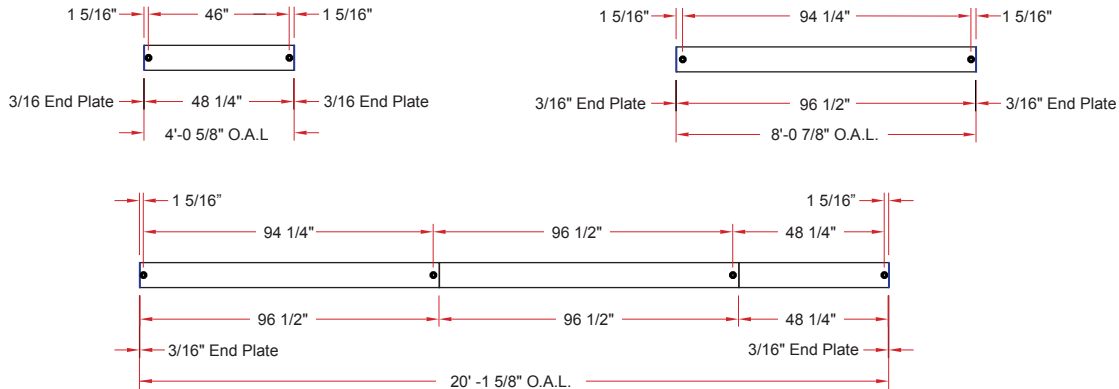

# 6.375 x 7.5/SQU DIP

**Lighting:** Direct/Indirect  
**Mounting:** Pendant or Cable  
**Length:** Stocked up to 8'  
**Connectors:** Consult Factory For Details  
**Diffuser:** Parabolic Aluminum Louver  
**Finish:** Mill Finish  
**Options:** Consult Factory

# 6.375 x 7.5/SQU DS

**Lighting:** Direct  
**Mounting:** Surface  
**Length:** Stocked up to 8'  
**Connectors:** Consult Factory For Details  
**Diffuser:** Parabolic Aluminum Louver  
**Finish:** Mill Finish  
**Options:** Consult Factory

Note: All mounting holes are 7/8" dia. K.O.s