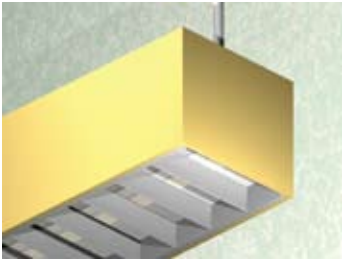

# 6.375 x 7.5/SQU DIP

**Lighting:** Direct/Indirect  
**Mounting:** Pendant or Cable  
**Length:** Stocked up to 8'  
**Connectors:** Consult Factory For Details  
**Diffuser:** Parabolic Aluminum Louver  
**Finish:** Mill Finish  
**Options:** Consult Factory

# 6.375 x 7.5/SQU DS

**Lighting:** Direct  
**Mounting:** Surface  
**Length:** Stocked up to 8'  
**Connectors:** Consult Factory For Details  
**Diffuser:** Parabolic Aluminum Louver  
**Finish:** Mill Finish  
**Options:** Consult Factory

Note: All mounting holes are 7/8" dia. K.O.s