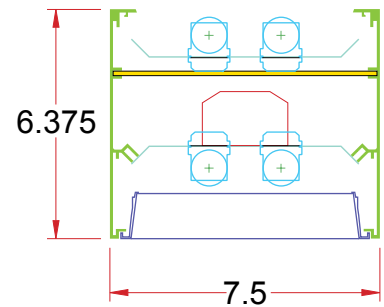

# 6.375 x 7.5/SQU DIP

**Lighting:** Direct/Indirect  
**Mounting:** Pendant or Cable  
**Length:** Stocked up to 8'  
**Connectors:** Consult Factory For Details  
**Diffuser:** Parabolic Aluminum Louver  
**Finish:** Mill Finish  
**Options:** Consult Factory

# 6.375 x 7.5/SQU DS

**Lighting:** Direct  
**Mounting:** Surface  
**Length:** Stocked up to 8'  
**Connectors:** Consult Factory For Details  
**Diffuser:** Parabolic Aluminum Louver  
**Finish:** Mill Finish  
**Options:** Consult Factory

Note: All mounting holes are 7/8" dia. K.O.s