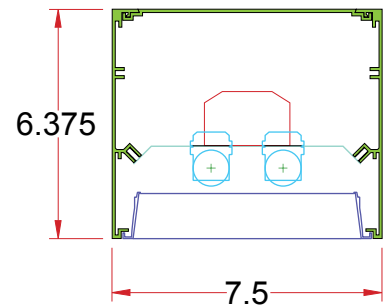

# 6.375 x 7.5/SQU DIP

**Lighting:** Direct/Indirect  
**Mounting:** Pendant or Cable  
**Length:** Stocked up to 8'  
**Connectors:** Consult Factory For Details  
**Diffuser:** Parabolic Aluminum Louver  
**Finish:** Mill Finish  
**Options:** Consult Factory

# 6.375 x 7.5/SQU DS

**Lighting:** Direct  
**Mounting:** Surface  
**Length:** Stocked up to 8'  
**Connectors:** Consult Factory For Details  
**Diffuser:** Parabolic Aluminum Louver  
**Finish:** Mill Finish  
**Options:** Consult Factory

Note: All mounting holes are 7/8" dia. K.O.s