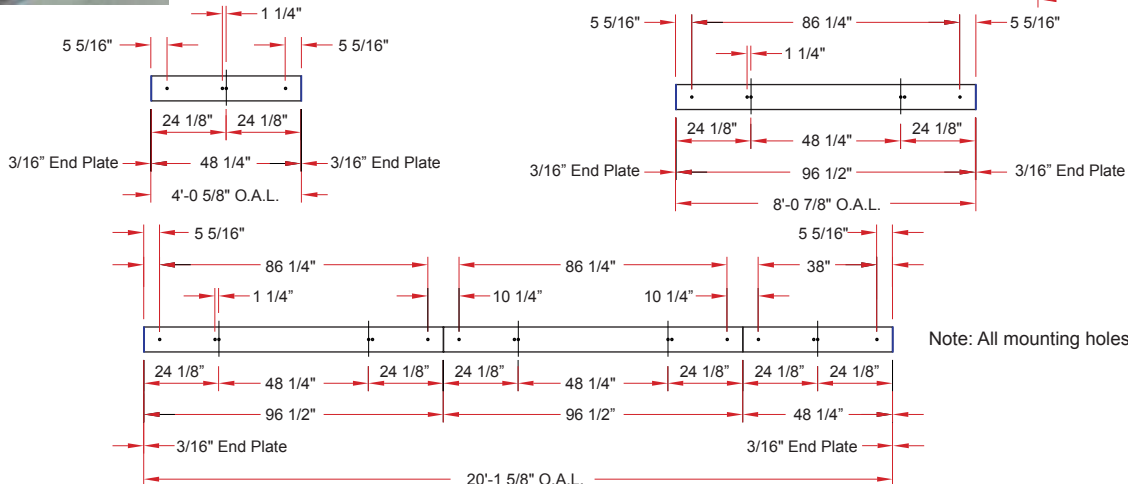

# 6.375 x 7.5/SQU DIP

**Lighting:** Direct/Indirect  
**Mounting:** Pendant or Cable  
**Length:** Stocked up to 8'  
**Connectors:** Consult Factory For Details  
**Diffuser:** Parabolic Aluminum Louver  
**Finish:** Mill Finish  
**Options:** Consult Factory

# 6.375 x 7.5/SQU DS

**Lighting:** Direct  
**Mounting:** Surface  
**Length:** Stocked up to 8'  
**Connectors:** Consult Factory For Details  
**Diffuser:** Parabolic Aluminum Louver  
**Finish:** Mill Finish  
**Options:** Consult Factory

Note: All mounting holes are 7/8" dia. K.O.s