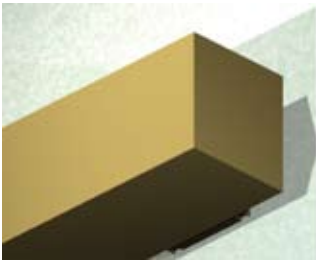

# 6.375 x 6/SQU DW

**Lighting:** Direct  
**Mounting:** Wall  
**Length:** Stocked up to 8'  
**Connectors:** Consult Factory For Details  
**Diffuser:** Parabolic Aluminum Louver  
**Finish:** Mill Finish  
**Options:** Consult Factory

# 6.375 x 6/SQU IW

**Lighting:** Indirect  
**Mounting:** Wall  
**Length:** Stocked up to 8'  
**Connectors:** Consult Factory For Details  
**Diffuser:** None  
**Finish:** Mill Finish  
**Options:** Consult Factory