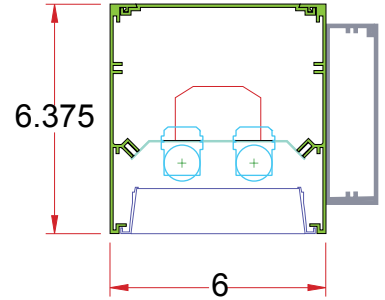

# 6.375 x 6/SQU DW

**Lighting:** Direct  
**Mounting:** Wall  
**Length:** Stocked up to 8'  
**Connectors:** Consult Factory For Details  
**Diffuser:** Parabolic Aluminum Louver  
**Finish:** Mill Finish  
**Options:** Consult Factory

# 6.375 x 6/SQU IW

**Lighting:** Indirect  
**Mounting:** Wall  
**Length:** Stocked up to 8'  
**Connectors:** Consult Factory For Details  
**Diffuser:** None  
**Finish:** Mill Finish  
**Options:** Consult Factory