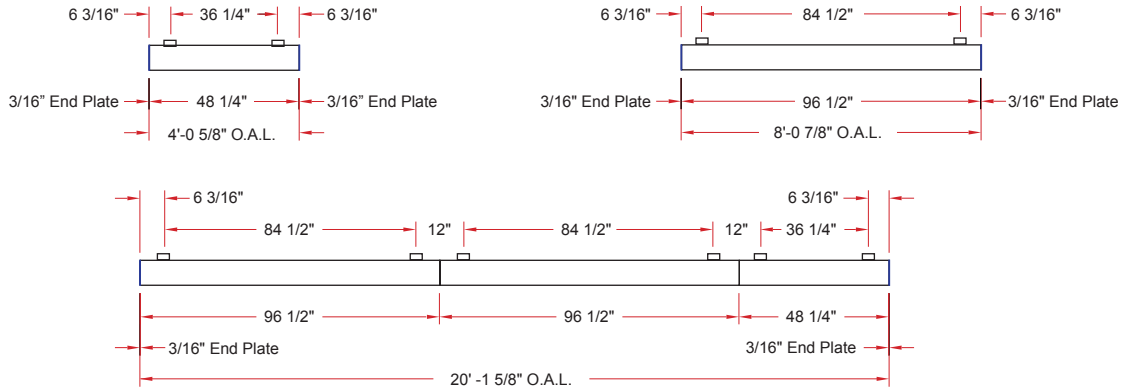

# 6.375 x 6/SQU DW

**Lighting:** Direct  
**Mounting:** Wall  
**Length:** Stocked up to 8'  
**Connectors:** Consult Factory For Details  
**Diffuser:** Parabolic Aluminum Louver  
**Finish:** Mill Finish  
**Options:** Consult Factory

# 6.375 x 6/SQU IW

**Lighting:** Indirect  
**Mounting:** Wall  
**Length:** Stocked up to 8'  
**Connectors:** Consult Factory For Details  
**Diffuser:** None  
**Finish:** Mill Finish  
**Options:** Consult Factory