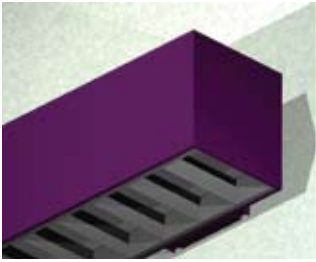

# 6.375 x 6/SQU DW

**Lighting:** Direct  
**Mounting:** Wall  
**Length:** Stocked up to 8'  
**Connectors:** Consult Factory For Details  
**Diffuser:** Parabolic Aluminum Louver  
**Finish:** Mill Finish  
**Options:** Consult Factory

# 6.375 x 6/SQU IW

**Lighting:** Indirect  
**Mounting:** Wall  
**Length:** Stocked up to 8'  
**Connectors:** Consult Factory For Details  
**Diffuser:** None  
**Finish:** Mill Finish  
**Options:** Consult Factory