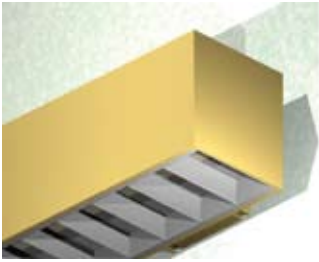

# 6.375 x 6/SQU DIW

**Lighting:** Direct/Indirect  
**Mounting:** Wall  
**Length:** Stocked up to 8'  
**Connectors:** Consult Factory For Details  
**Diffuser:** Parabolic Aluminum Louver  
**Finish:** Mill Finish  
**Options:** Consult Factory