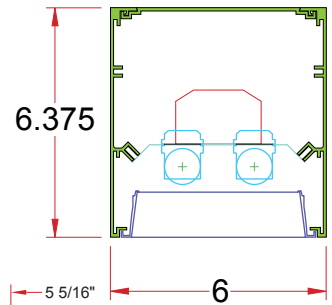

# 6.375 x 6/SQU DIP

**Lighting:** Direct/Indirect  
**Mounting:** Pendant or Cable  
**Length:** Stocked up to 8'  
**Connectors:** Consult Factory For Details  
**Diffuser:** Parabolic Aluminum Louver  
**Finish:** Mill Finish  
**Options:** Consult Factory

# 6.375 x 6/SQU DS

**Lighting:** Direct  
**Mounting:** Surface  
**Length:** Stocked up to 8'  
**Connectors:** Consult Factory For Details  
**Diffuser:** Parabolic Aluminum Louver  
**Finish:** Mill Finish  
**Options:** Consult Factory

Note: All mounting holes are 7/8" dia. K.O.s