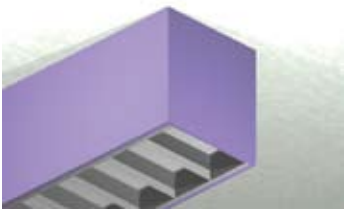

# 6.375 x 6/SQU DIP

**Lighting:** Direct/Indirect  
**Mounting:** Pendant or Cable  
**Length:** Stocked up to 8'  
**Connectors:** Consult Factory For Details  
**Diffuser:** Parabolic Aluminum Louver  
**Finish:** Mill Finish  
**Options:** Consult Factory

# 6.375 x 6/SQU DS

**Lighting:** Direct  
**Mounting:** Surface  
**Length:** Stocked up to 8'  
**Connectors:** Consult Factory For Details  
**Diffuser:** Parabolic Aluminum Louver  
**Finish:** Mill Finish  
**Options:** Consult Factory