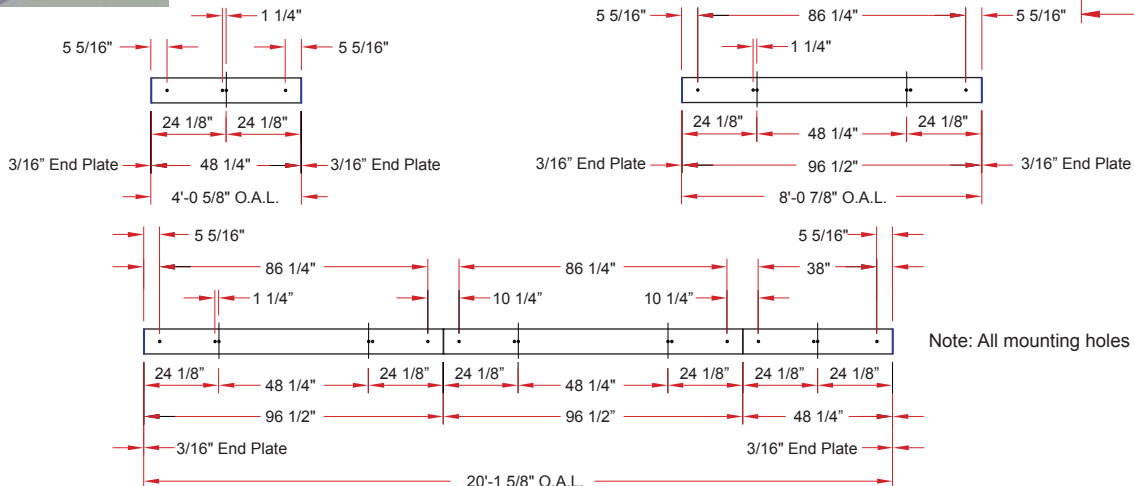

# 6.375 x 6/SQU DIP

**Lighting:** Direct/Indirect  
**Mounting:** Pendant or Cable  
**Length:** Stocked up to 8'  
**Connectors:** Consult Factory For Details  
**Diffuser:** Parabolic Aluminum Louver  
**Finish:** Mill Finish  
**Options:** Consult Factory

# 6.375 x 6/SQU DS

**Lighting:** Direct  
**Mounting:** Surface  
**Length:** Stocked up to 8'  
**Connectors:** Consult Factory For Details  
**Diffuser:** Parabolic Aluminum Louver  
**Finish:** Mill Finish  
**Options:** Consult Factory

Note: All mounting holes are 7/8" dia. K.O.s