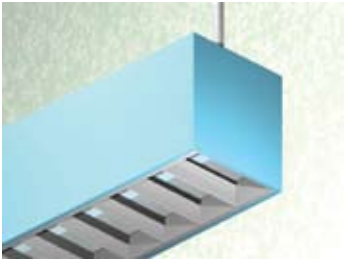

# 6.375 x 6/SQU DIP

**Lighting:** Direct/Indirect  
**Mounting:** Pendant or Cable  
**Length:** Stocked up to 8'  
**Connectors:** Consult Factory For Details  
**Diffuser:** Parabolic Aluminum Louver  
**Finish:** Mill Finish  
**Options:** Consult Factory

# 6.375 x 6/SQU DS

**Lighting:** Direct  
**Mounting:** Surface  
**Length:** Stocked up to 8'  
**Connectors:** Consult Factory For Details  
**Diffuser:** Parabolic Aluminum Louver  
**Finish:** Mill Finish  
**Options:** Consult Factory

Note: All mounting holes are 7/8" dia. K.O.s