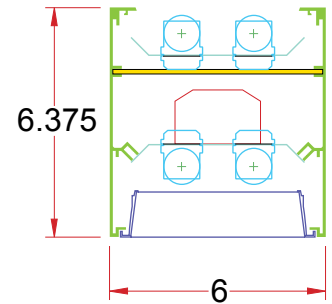

# 6.375 x 6/SQU DIP

**Lighting:** Direct/Indirect  
**Mounting:** Pendant or Cable  
**Length:** Stocked up to 8'  
**Connectors:** Consult Factory For Details  
**Diffuser:** Parabolic Aluminum Louver  
**Finish:** Mill Finish  
**Options:** Consult Factory

# 6.375 x 6/SQU DS

**Lighting:** Direct  
**Mounting:** Surface  
**Length:** Stocked up to 8'  
**Connectors:** Consult Factory For Details  
**Diffuser:** Parabolic Aluminum Louver  
**Finish:** Mill Finish  
**Options:** Consult Factory

Note: All mounting holes are 7/8" dia. K.O.s