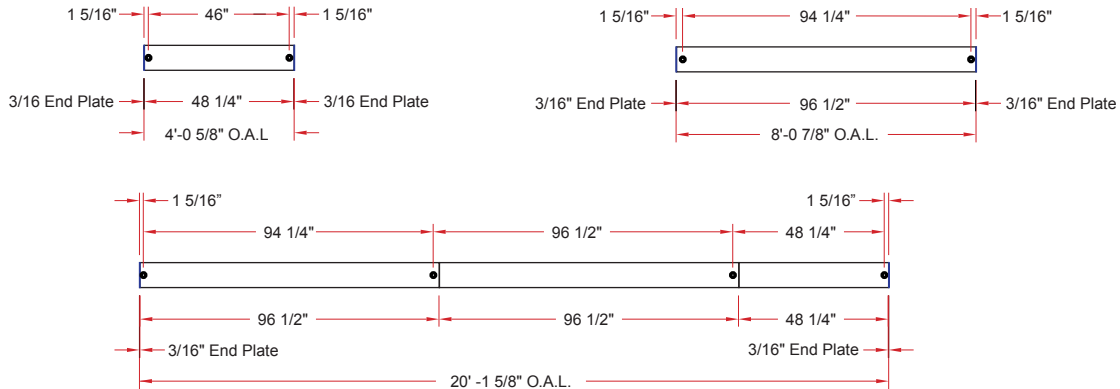

# 6.375 x 6/SQU DIP

**Lighting:** Direct/Indirect  
**Mounting:** Pendant or Cable  
**Length:** Stocked up to 8'  
**Connectors:** Consult Factory For Details  
**Diffuser:** Parabolic Aluminum Louver  
**Finish:** Mill Finish  
**Options:** Consult Factory

# 6.375 x 6/SQU DS

**Lighting:** Direct  
**Mounting:** Surface  
**Length:** Stocked up to 8'  
**Connectors:** Consult Factory For Details  
**Diffuser:** Parabolic Aluminum Louver  
**Finish:** Mill Finish  
**Options:** Consult Factory

Note: All mounting holes are 7/8" dia. K.O.s