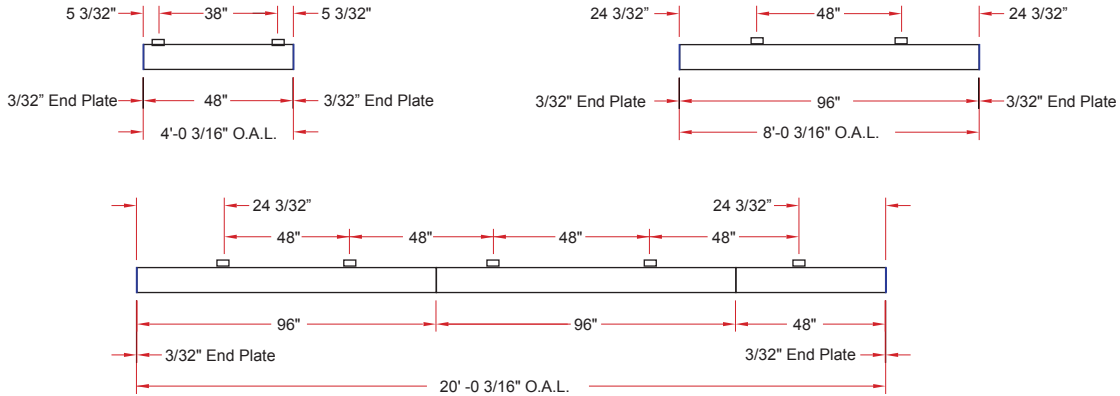

# 5 x 4/SQU DW

**Lighting:** Direct  
**Mounting:** Wall  
**Length:** Stocked up to 8'  
**Connectors:** Consult Factory For Details  
**Diffuser:** Lateral Aluminum Baffle  
**Finish:** Mill Finish  
**Options:** Consult Factory

# 5 x 6/SQU DP, DS

**Lighting:** Direct  
**Mounting:** Pendant or Cable or Surface  
**Length:** Stocked up to 8'  
**Connectors:** Consult Factory For Details  
**Diffuser:** Lateral Aluminum Baffle  
**Finish:** Mill Finish  
**Options:** Consult Factory

Note: All mounting holes are 7/8" dia. K.O.s