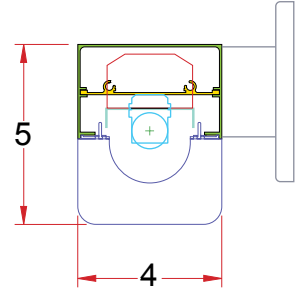

# 5 x 4/SQU DW

**Lighting:** Direct  
**Mounting:** Wall  
**Length:** Stocked up to 8'  
**Connectors:** Consult Factory For Details  
**Diffuser:** Lateral Aluminum Baffle  
**Finish:** Mill Finish  
**Options:** Consult Factory

# 5 x 6/SQU DP, DS

**Lighting:** Direct  
**Mounting:** Pendant or Cable or Surface  
**Length:** Stocked up to 8'  
**Connectors:** Consult Factory For Details  
**Diffuser:** Lateral Aluminum Baffle  
**Finish:** Mill Finish  
**Options:** Consult Factory

Note: All mounting holes are 7/8" dia. K.O.s