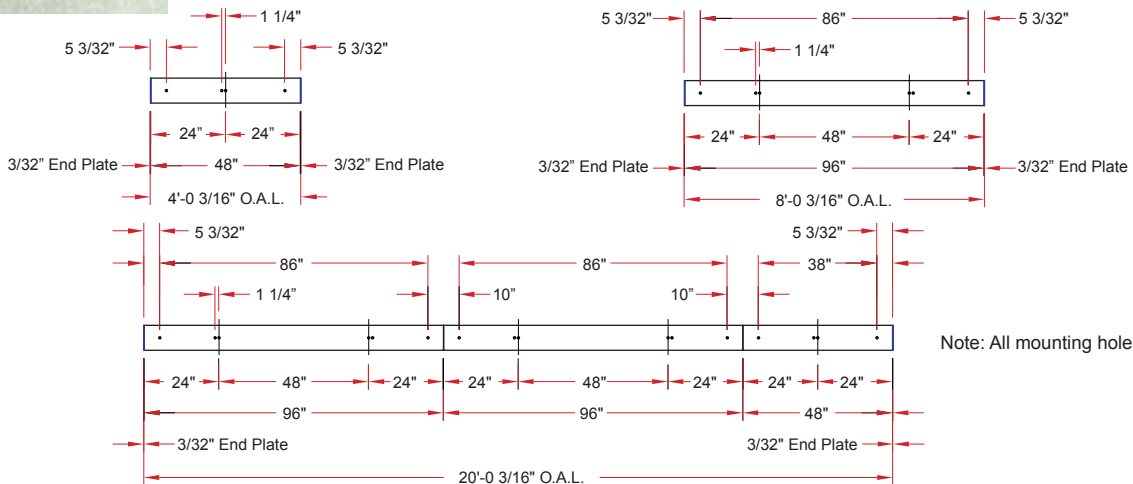

# 5 x 4/SQU DW

**Lighting:** Direct  
**Mounting:** Wall  
**Length:** Stocked up to 8'  
**Connectors:** Consult Factory For Details  
**Diffuser:** Lateral Aluminum Baffle  
**Finish:** Mill Finish  
**Options:** Consult Factory

# 5 x 6/SQU DP, DS

**Lighting:** Direct  
**Mounting:** Pendant or Cable or Surface  
**Length:** Stocked up to 8'  
**Connectors:** Consult Factory For Details  
**Diffuser:** Lateral Aluminum Baffle  
**Finish:** Mill Finish  
**Options:** Consult Factory

Note: All mounting holes are 7/8" dia. K.O.s