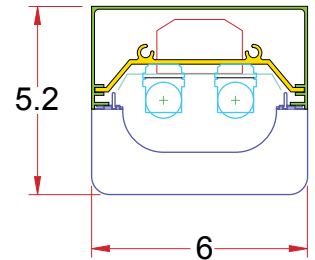

# 5 x 4/SQU DW

**Lighting:** Direct  
**Mounting:** Wall  
**Length:** Stocked up to 8'  
**Connectors:** Consult Factory For Details  
**Diffuser:** Lateral Aluminum Baffle  
**Finish:** Mill Finish  
**Options:** Consult Factory

# 5 x 6/SQU DP, DS

**Lighting:** Direct  
**Mounting:** Pendant or Cable or Surface  
**Length:** Stocked up to 8'  
**Connectors:** Consult Factory For Details  
**Diffuser:** Lateral Aluminum Baffle  
**Finish:** Mill Finish  
**Options:** Consult Factory

Note: All mounting holes are 7/8" dia. K.O.s