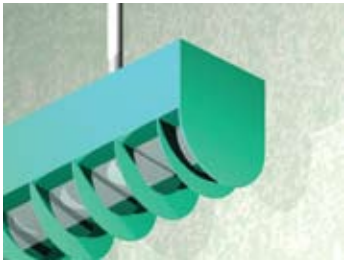

# 5 x 4/SQU DP, DS

**Lighting:** Direct  
**Mounting:** Pendant or Cable or Surface  
**Length:** Stocked up to 8'  
**Connectors:** Consult Factory For Details  
**Diffuser:** Lateral Aluminum Baffle  
**Finish:** Mill Finish  
**Options:** Consult Factory

# 5 x 4/SQU-R DP, DS

**Lighting:** Direct  
**Mounting:** Pendant or Cable or Surface  
**Length:** Stocked up to 8'  
**Connectors:** Consult Factory For Details  
**Diffuser:** Lateral Aluminum Baffle  
**Finish:** Mill Finish  
**Options:** Consult Factory