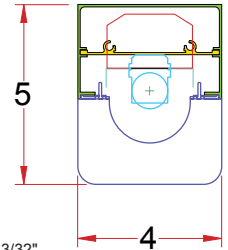

# 5 x 4/SQU DP, DS

**Lighting:** Direct  
**Mounting:** Pendant or Cable or Surface  
**Length:** Stocked up to 8'  
**Connectors:** Consult Factory For Details  
**Diffuser:** Lateral Aluminum Baffle  
**Finish:** Mill Finish  
**Options:** Consult Factory

# 5 x 4/SQU-R DP, DS

**Lighting:** Direct  
**Mounting:** Pendant or Cable or Surface  
**Length:** Stocked up to 8'  
**Connectors:** Consult Factory For Details  
**Diffuser:** Lateral Aluminum Baffle  
**Finish:** Mill Finish  
**Options:** Consult Factory