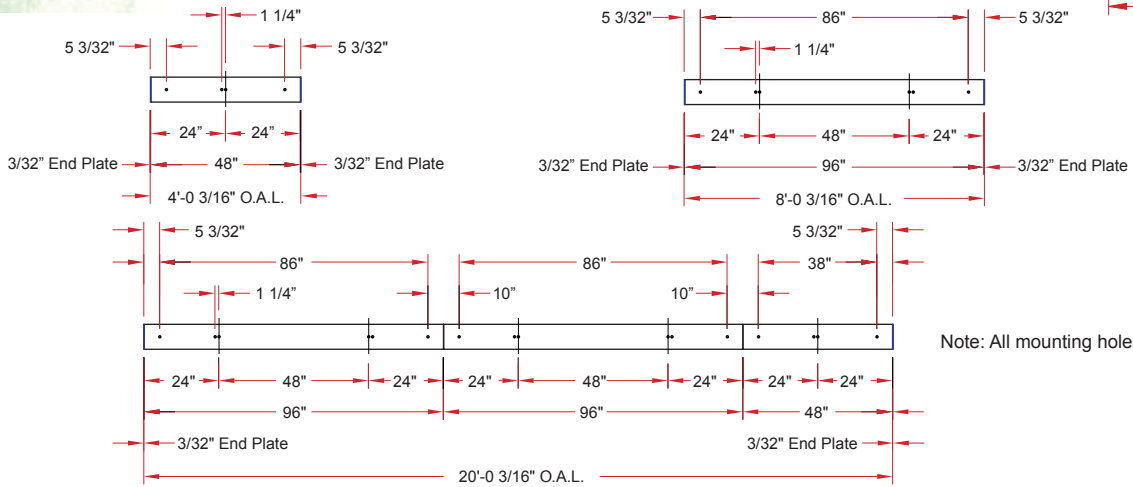

# 5 x 4/SQU DP, DS

**Lighting:** Direct  
**Mounting:** Pendant or Cable or Surface  
**Length:** Stocked up to 8'  
**Connectors:** Consult Factory For Details  
**Diffuser:** Lateral Aluminum Baffle  
**Finish:** Mill Finish  
**Options:** Consult Factory

# 5 x 4/SQU-R DP, DS

**Lighting:** Direct  
**Mounting:** Pendant or Cable or Surface  
**Length:** Stocked up to 8'  
**Connectors:** Consult Factory For Details  
**Diffuser:** Lateral Aluminum Baffle  
**Finish:** Mill Finish  
**Options:** Consult Factory