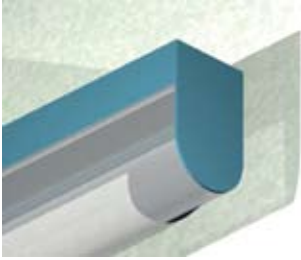

5.75 x 3.5/SQU DW

Lighting: Direct
Mounting: Wall
Length: Stocked up to 8'
Connectors: Consult Factory For Details
Diffuser: DR Acrylic Lens
Finish: Mill Finish
Options: Consult Factory