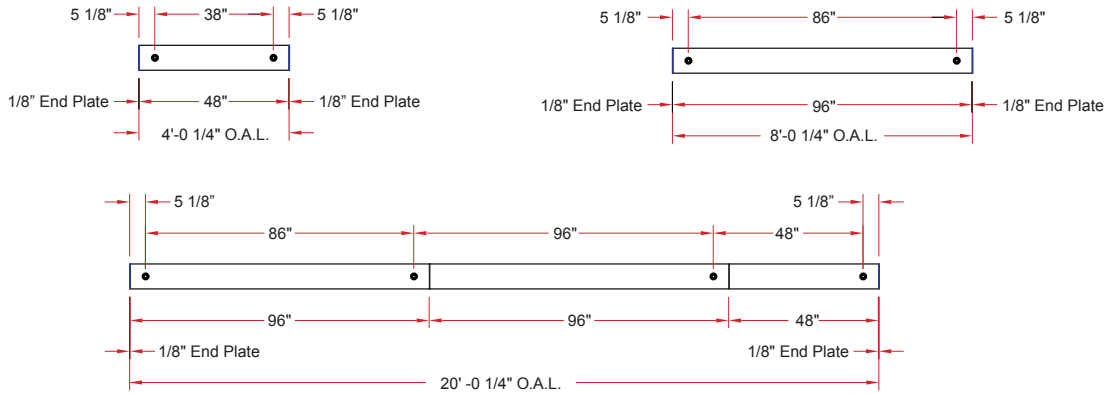

5.75 x 3.5/SQU DP

Lighting: Direct
Mounting: Pendant or Cable
Length: Stocked up to 8'
Connectors: Consult Factory For Details
Diffuser: DR Acrylic Lens
Finish: Mill Finish
Options: Consult Factory

5.75 x 3.5/SQU DS

Lighting: Direct
Mounting: Surface
Length: Stocked up to 8'
Connectors: Consult Factory For Details
Diffuser: DR Acrylic Lens
Finish: Mill Finish
Options: Consult Factory

Note: All mounting holes are 7/8" dia. K.O.s