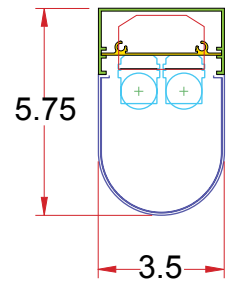

5.75 x 3.5/SQU DP

Lighting: Direct
Mounting: Pendant or Cable
Length: Stocked up to 8'
Connectors: Consult Factory For Details
Diffuser: DR Acrylic Lens
Finish: Mill Finish
Options: Consult Factory

5.75 x 3.5/SQU DS

Lighting: Direct
Mounting: Surface
Length: Stocked up to 8'
Connectors: Consult Factory For Details
Diffuser: DR Acrylic Lens
Finish: Mill Finish
Options: Consult Factory

Note: All mounting holes are 7/8" dia. K.O.s