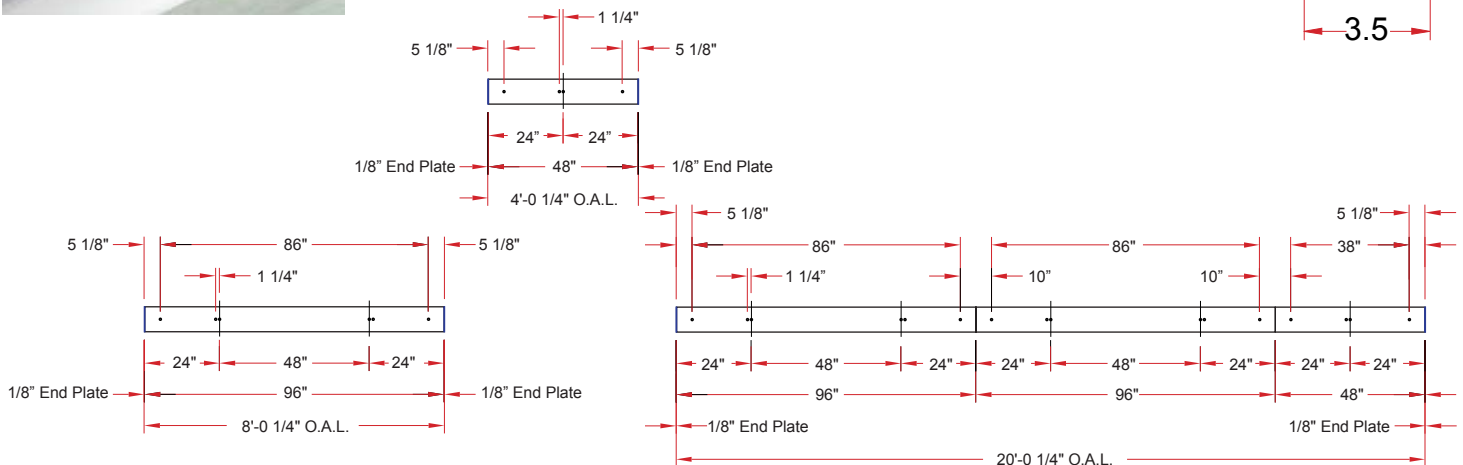

5.75 x 3.5/SQU DP

Lighting: Direct
Mounting: Pendant or Cable
Length: Stocked up to 8'
Connectors: Consult Factory For Details
Diffuser: DR Acrylic Lens
Finish: Mill Finish
Options: Consult Factory

5.75 x 3.5/SQU DS

Lighting: Direct
Mounting: Surface
Length: Stocked up to 8'
Connectors: Consult Factory For Details
Diffuser: DR Acrylic Lens
Finish: Mill Finish
Options: Consult Factory

Note: All mounting holes are 7/8" dia. K.O.s