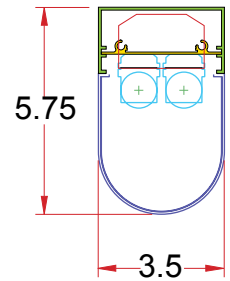

5.75 x 3.5/SQU DP

Lighting: Direct
Mounting: Pendant or Cable
Length: Stocked up to 8'
Connectors: Consult Factory For Details
Diffuser: DR Acrylic Lens
Finish: Mill Finish
Options: Consult Factory

5.75 x 3.5/SQU DS

Lighting: Direct
Mounting: Surface
Length: Stocked up to 8'
Connectors: Consult Factory For Details
Diffuser: DR Acrylic Lens
Finish: Mill Finish
Options: Consult Factory

Note: All mounting holes are 7/8" dia. K.O.s