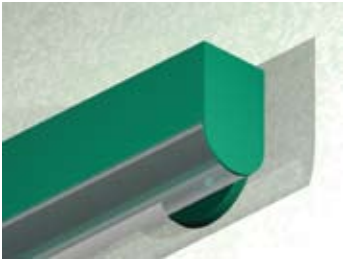

5.5 x 3.5/SQU DW

Lighting: Direct
Mounting: Wall
Length: Stocked up to 8'
Connectors: Consult Factory For Details
Diffuser: DR Acrylic Lens
Finish: Mill Finish
Options: Consult Factory