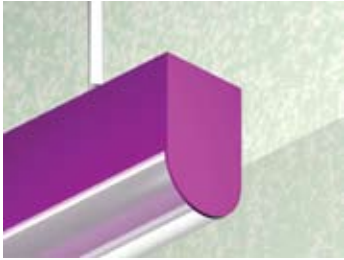

5.5 x 3.5/SQU DP

Lighting: Direct
Mounting: Pendant or Cable
Length: Stocked up to 8'
Connectors: Consult Factory For Details
Diffuser: DR Acrylic Lens
Finish: Mill Finish
Options: Consult Factory

5.5 x 3.5/SQU DS

Lighting: Direct
Mounting: Surface
Length: Stocked up to 8'
Connectors: Consult Factory For Details
Diffuser: DR Acrylic Lens
Finish: Mill Finish
Options: Consult Factory

Note: All mounting holes are 7/8" dia. K.O.s