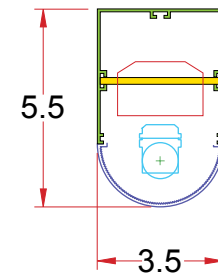

5.5 x 3.5/SQU DP

Lighting: Direct
Mounting: Pendant or Cable
Length: Stocked up to 8'
Connectors: Consult Factory For Details
Diffuser: DR Acrylic Lens
Finish: Mill Finish
Options: Consult Factory

5.5 x 3.5/SQU DS

Lighting: Direct
Mounting: Surface
Length: Stocked up to 8'
Connectors: Consult Factory For Details
Diffuser: DR Acrylic Lens
Finish: Mill Finish
Options: Consult Factory

Note: All mounting holes are 7/8" dia. K.O.s