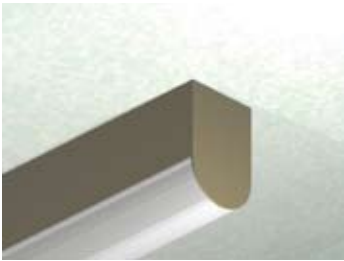

5.5 x 3.5/SQU DP

Lighting: Direct
Mounting: Pendant or Cable
Length: Stocked up to 8'
Connectors: Consult Factory For Details
Diffuser: DR Acrylic Lens
Finish: Mill Finish
Options: Consult Factory

5.5 x 3.5/SQU DS

Lighting: Direct
Mounting: Surface
Length: Stocked up to 8'
Connectors: Consult Factory For Details
Diffuser: DR Acrylic Lens
Finish: Mill Finish
Options: Consult Factory

Note: All mounting holes are 7/8" dia. K.O.s