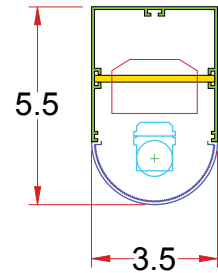

5.5 x 3.5/SQU DP

Lighting: Direct
Mounting: Pendant or Cable
Length: Stocked up to 8'
Connectors: Consult Factory For Details
Diffuser: DR Acrylic Lens
Finish: Mill Finish
Options: Consult Factory

5.5 x 3.5/SQU DS

Lighting: Direct
Mounting: Surface
Length: Stocked up to 8'
Connectors: Consult Factory For Details
Diffuser: DR Acrylic Lens
Finish: Mill Finish
Options: Consult Factory

Note: All mounting holes are 7/8" dia. K.O.s