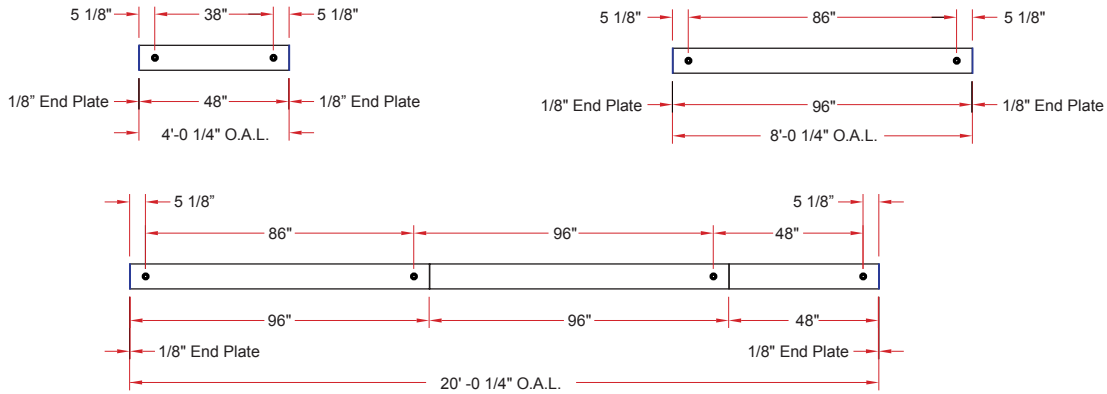

5.5 x 3.5/SQU DP

Lighting: Direct
Mounting: Pendant or Cable
Length: Stocked up to 8'
Connectors: Consult Factory For Details
Diffuser: DR Acrylic Lens
Finish: Mill Finish
Options: Consult Factory

5.5 x 3.5/SQU DS

Lighting: Direct
Mounting: Surface
Length: Stocked up to 8'
Connectors: Consult Factory For Details
Diffuser: DR Acrylic Lens
Finish: Mill Finish
Options: Consult Factory

Note: All mounting holes are 7/8" dia. K.O.s