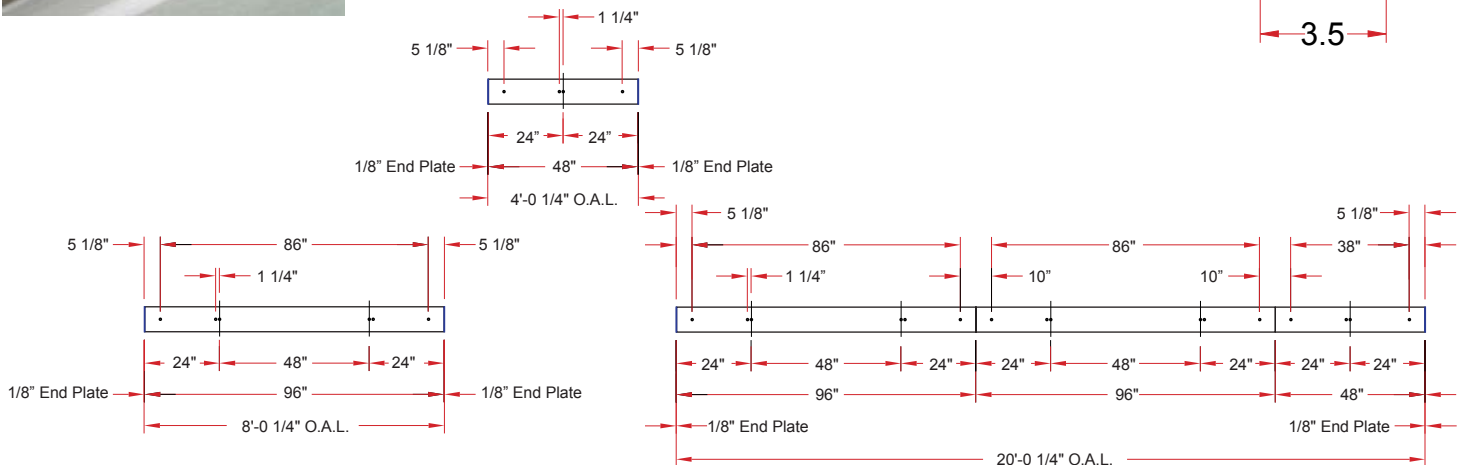

5.5 x 3.5/SQU DP

Lighting: Direct
Mounting: Pendant or Cable
Length: Stocked up to 8'
Connectors: Consult Factory For Details
Diffuser: DR Acrylic Lens
Finish: Mill Finish
Options: Consult Factory

5.5 x 3.5/SQU DS

Lighting: Direct
Mounting: Surface
Length: Stocked up to 8'
Connectors: Consult Factory For Details
Diffuser: DR Acrylic Lens
Finish: Mill Finish
Options: Consult Factory

Note: All mounting holes are 7/8" dia. K.O.s