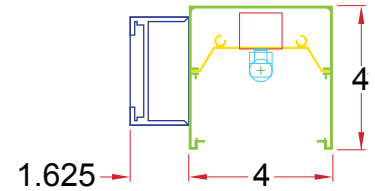

4 x 4/SQU DW

Lighting: Direct
Mounting: Wall
Length: Stocked up to 8'
Connectors: Consult Factory For Details
Diffuser: Lateral Aluminum Baffle
Finish: Mill Finish
Options: Consult Factory

4 x 4/SQU IW

Lighting: Indirect
Mounting: Wall
Length: Stocked up to 8'
Connectors: Consult Factory For Details
Diffuser: None
Finish: Mill Finish
Options: Consult Factory