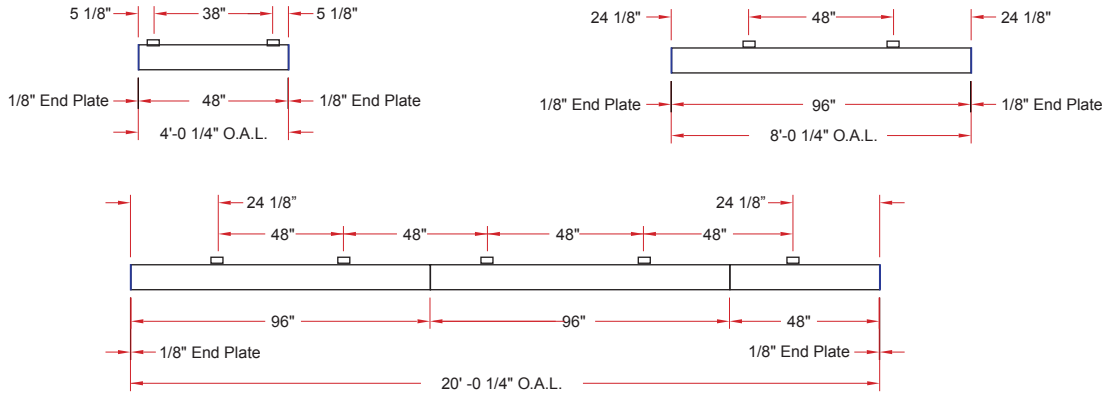

4 x 4/SQU DW

Lighting: Direct
Mounting: Wall
Length: Stocked up to 8'
Connectors: Consult Factory For Details
Diffuser: Lateral Aluminum Baffle
Finish: Mill Finish
Options: Consult Factory

4 x 4/SQU IW

Lighting: Indirect
Mounting: Wall
Length: Stocked up to 8'
Connectors: Consult Factory For Details
Diffuser: None
Finish: Mill Finish
Options: Consult Factory