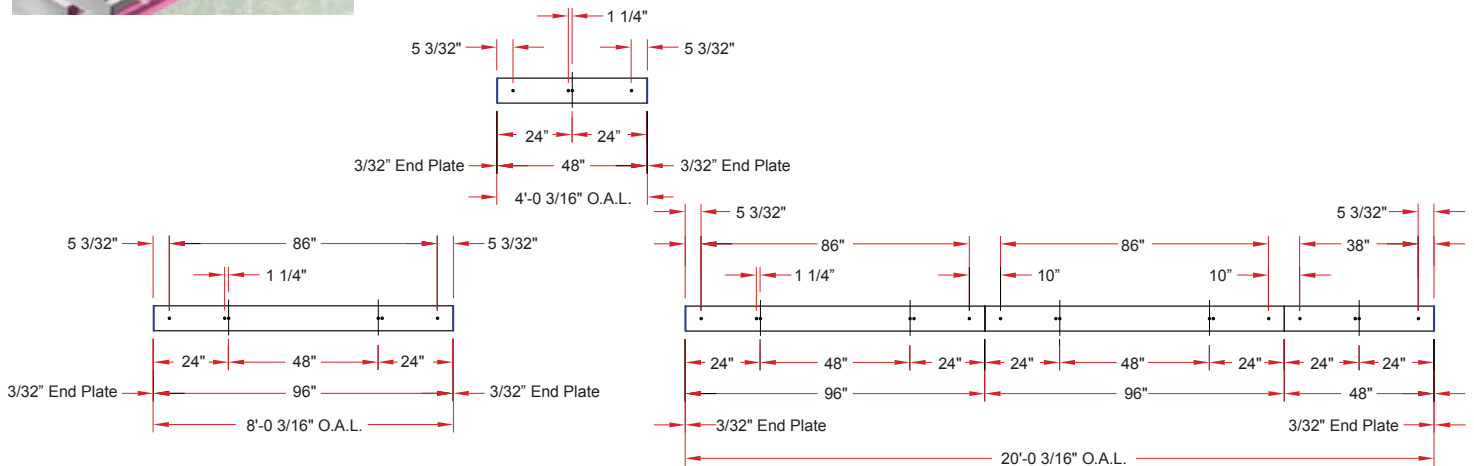

4 x 4/SQU DP, DS

Lighting: Direct
Mounting: Pendant or Cable or Surface
Length: Stocked up to 8'
Connectors: Consult Factory For Details
Diffuser: Lateral Aluminum Baffle
Finish: Mill Finish
Options: Consult Factory

Note: All mounting holes are 7/8" dia. K.O.s

4 x 4/SQU IP

Lighting: Indirect
Mounting: Pendant or Cable
Length: Stocked up to 8'
Connectors: Consult Factory For Details
Diffuser: None
Finish: Mill Finish
Options: Consult Factory