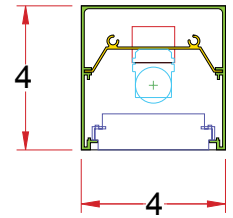

4 x 4/SQU DP, DS

Lighting: Direct
Mounting: Pendant or Cable or Surface
Length: Stocked up to 8'
Connectors: Consult Factory For Details
Diffuser: Lateral Aluminum Baffle
Finish: Mill Finish
Options: Consult Factory

Note: All mounting holes are 7/8" dia. K.O.s

4 x 4/SQU IP

Lighting: Indirect
Mounting: Pendant or Cable
Length: Stocked up to 8'
Connectors: Consult Factory For Details
Diffuser: None
Finish: Mill Finish
Options: Consult Factory