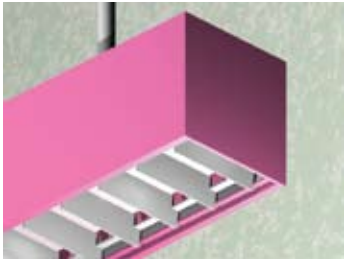

4 x 4/SQU DP, DS

Lighting: Direct
Mounting: Pendant or Cable or Surface
Length: Stocked up to 8'
Connectors: Consult Factory For Details
Diffuser: Lateral Aluminum Baffle
Finish: Mill Finish
Options: Consult Factory

Note: All mounting holes are 7/8" dia. K.O.s

4 x 4/SQU IP

Lighting: Indirect
Mounting: Pendant or Cable
Length: Stocked up to 8'
Connectors: Consult Factory For Details
Diffuser: None
Finish: Mill Finish
Options: Consult Factory