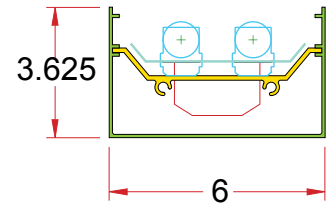

3.625 x 6/SQU IW

Lighting: Indirect
Mounting: Wall
Length: Stocked up to 8'
Connectors: Consult Factory For Details
Diffuser: None
Finish: Mill Finish
Options: Consult Factory

Note: All mounting holes are 11/16" dia.