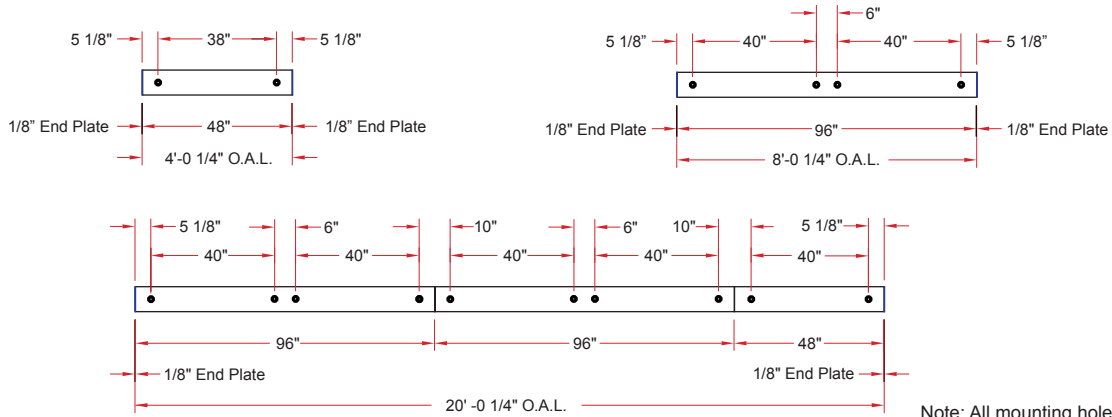

3.625 x 6/SQU IW

Lighting: Indirect
Mounting: Wall
Length: Stocked up to 8'
Connectors: Consult Factory For Details
Diffuser: None
Finish: Mill Finish
Options: Consult Factory

Note: All mounting holes are 11/16" dia.