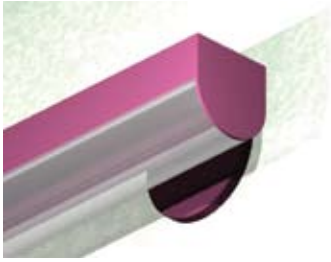

3.5 x 3.5/SQU DW

Lighting: Direct
Mounting: Wall
Length: Stocked up to 8'
Connectors: Consult Factory For Details
Diffuser: DR Acrylic Lens
Finish: Mill Finish
Options: Consult Factory