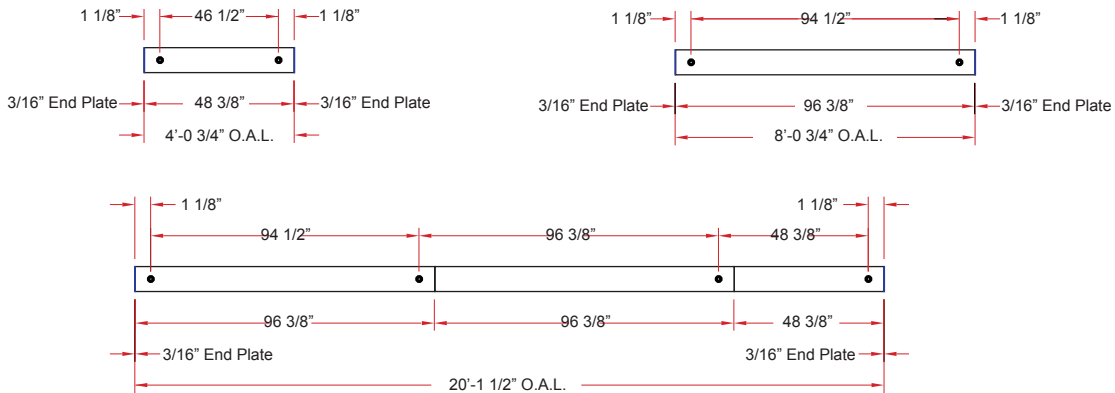

# 3.5 x 10/SQU IP-2

**Lighting:** Indirect  
**Mounting:** Pendant or Cable  
**Length:** Stocked up to 8'  
**Connectors:** Consult Factory For Details  
**Diffuser:** None  
**Finish:** Mill Finish  
**Options:** Consult Factory

# 3.5 x 10/SQU IP-3

**Lighting:** Indirect  
**Mounting:** Pendant or Cable  
**Length:** Stocked up to 8'  
**Connectors:** Consult Factory For Details  
**Diffuser:** None  
**Finish:** Mill Finish  
**Options:** Consult Factory