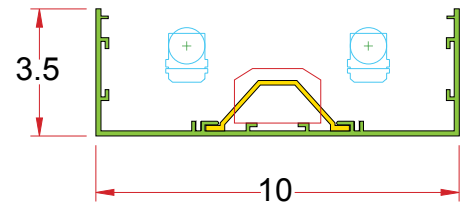

# 3.5 x 10/SQU IP-2

**Lighting:** Indirect  
**Mounting:** Pendant or Cable  
**Length:** Stocked up to 8'  
**Connectors:** Consult Factory For Details  
**Diffuser:** None  
**Finish:** Mill Finish  
**Options:** Consult Factory

# 3.5 x 10/SQU IP-3

**Lighting:** Indirect  
**Mounting:** Pendant or Cable  
**Length:** Stocked up to 8'  
**Connectors:** Consult Factory For Details  
**Diffuser:** None  
**Finish:** Mill Finish  
**Options:** Consult Factory