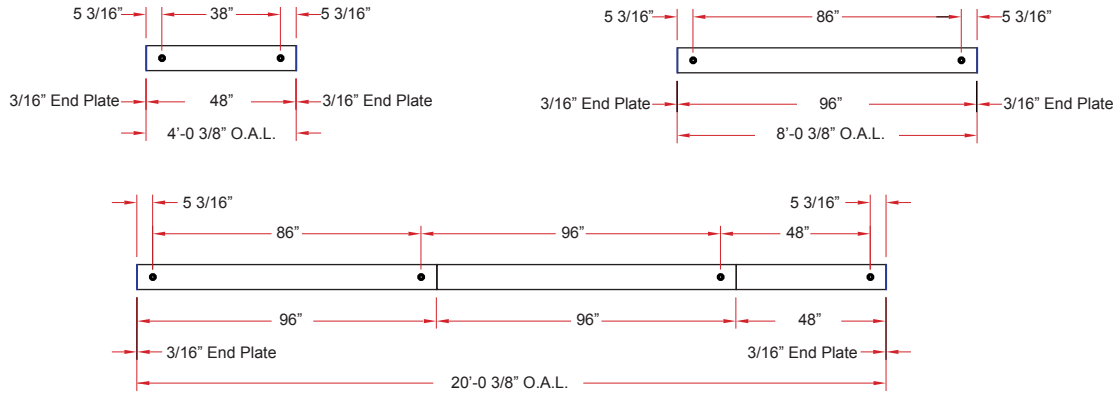

4 x 9.25/SSQ DP

Lighting: Direct
Mounting: Pendant or Cable
Length: Stocked up to 8'
Connectors: Consult Factory For Details
Diffuser: None
Finish: Mill Finish
Options: Consult Factory

4 x 9.25/SSQ IP

Lighting: Indirect
Mounting: Pendant or Cable
Length: Stocked up to 8'
Connectors: Consult Factory For Details
Diffuser: None
Finish: Mill Finish
Options: Consult Factory