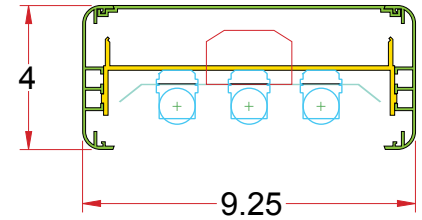

4 x 9.25/SSQ DP

Lighting: Direct
Mounting: Pendant or Cable
Length: Stocked up to 8'
Connectors: Consult Factory For Details
Diffuser: None
Finish: Mill Finish
Options: Consult Factory

4 x 9.25/SSQ IP

Lighting: Indirect
Mounting: Pendant or Cable
Length: Stocked up to 8'
Connectors: Consult Factory For Details
Diffuser: None
Finish: Mill Finish
Options: Consult Factory