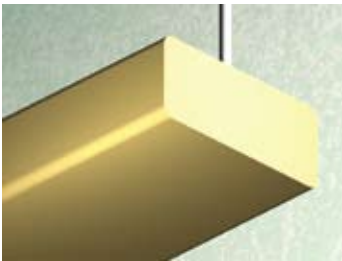

4 x 9.25/SSQ DP

Lighting: Direct
Mounting: Pendant or Cable
Length: Stocked up to 8'
Connectors: Consult Factory For Details
Diffuser: None
Finish: Mill Finish
Options: Consult Factory

4 x 9.25/SSQ IP

Lighting: Indirect
Mounting: Pendant or Cable
Length: Stocked up to 8'
Connectors: Consult Factory For Details
Diffuser: None
Finish: Mill Finish
Options: Consult Factory