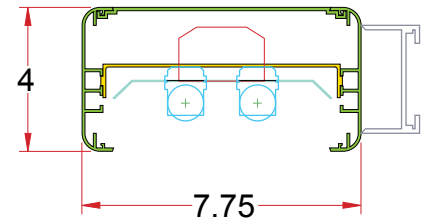

4 x 7.75/SSQ DW

Lighting: Direct
Mounting: Wall
Length: Stocked up to 8'
Connectors: Consult Factory For Details
Diffuser: None
Finish: Mill Finish
Options: Consult Factory

4 x 7.75/SSQ IW

Lighting: Indirect
Mounting: Wall
Length: Stocked up to 8'
Connectors: Consult Factory For Details
Diffuser: None
Finish: Mill Finish
Options: Consult Factory