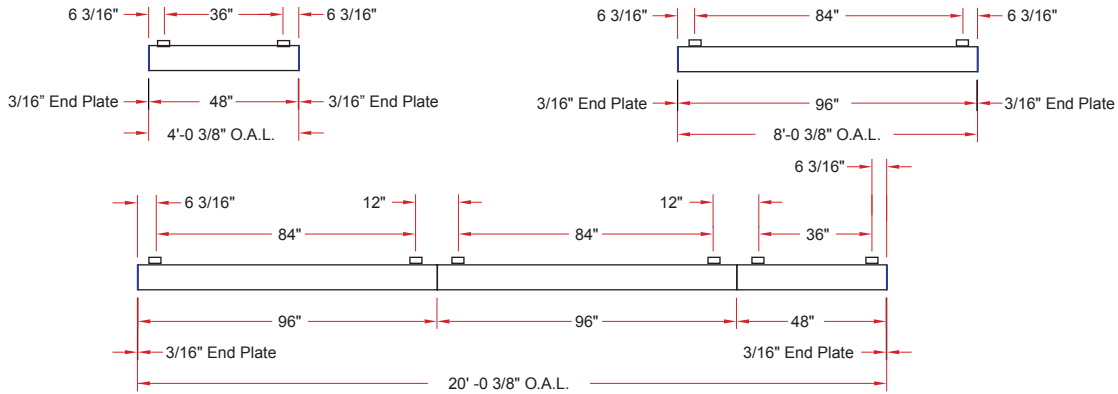

4 x 7.75/SSQ DW

Lighting: Direct
Mounting: Wall
Length: Stocked up to 8'
Connectors: Consult Factory For Details
Diffuser: None
Finish: Mill Finish
Options: Consult Factory

4 x 7.75/SSQ IW

Lighting: Indirect
Mounting: Wall
Length: Stocked up to 8'
Connectors: Consult Factory For Details
Diffuser: None
Finish: Mill Finish
Options: Consult Factory