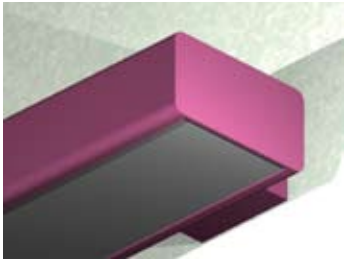

4 x 7.75/SSQ DW

Lighting: Direct
Mounting: Wall
Length: Stocked up to 8'
Connectors: Consult Factory For Details
Diffuser: None
Finish: Mill Finish
Options: Consult Factory

4 x 7.75/SSQ IW

Lighting: Indirect
Mounting: Wall
Length: Stocked up to 8'
Connectors: Consult Factory For Details
Diffuser: None
Finish: Mill Finish
Options: Consult Factory