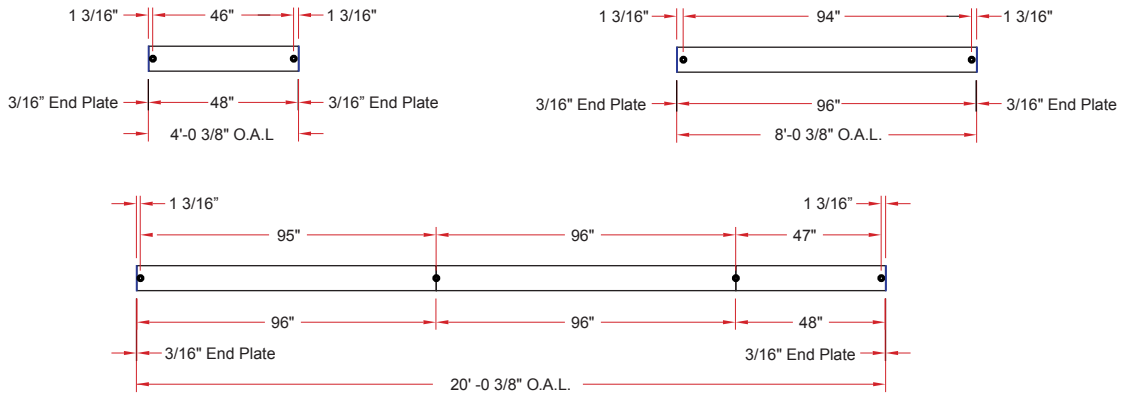

# 4 x 7.75/SSQ DIP

**Lighting:** Direct/Indirect  
**Mounting:** Pendant or Cable  
**Length:** Stocked up to 8'  
**Connectors:** Consult Factory For Details  
**Diffuser:** None  
**Finish:** Mill Finish  
**Options:** Consult Factory

# 4 x 7.75/SSQ DIW

**Lighting:** Direct/Indirect  
**Mounting:** Wall  
**Length:** Stocked up to 8'  
**Connectors:** Consult Factory For Details  
**Diffuser:** None  
**Finish:** Mill Finish  
**Options:** Consult Factory