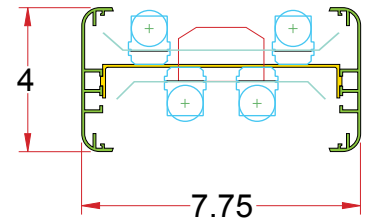

# 4 x 7.75/SSQ DIP

**Lighting:** Direct/Indirect  
**Mounting:** Pendant or Cable  
**Length:** Stocked up to 8'  
**Connectors:** Consult Factory For Details  
**Diffuser:** None  
**Finish:** Mill Finish  
**Options:** Consult Factory

# 4 x 7.75/SSQ DIW

**Lighting:** Direct/Indirect  
**Mounting:** Wall  
**Length:** Stocked up to 8'  
**Connectors:** Consult Factory For Details  
**Diffuser:** None  
**Finish:** Mill Finish  
**Options:** Consult Factory