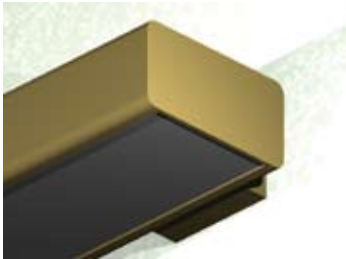

# 4 x 7.75/SSQ DIP

**Lighting:** Direct/Indirect  
**Mounting:** Pendant or Cable  
**Length:** Stocked up to 8'  
**Connectors:** Consult Factory For Details  
**Diffuser:** None  
**Finish:** Mill Finish  
**Options:** Consult Factory

# 4 x 7.75/SSQ DIW

**Lighting:** Direct/Indirect  
**Mounting:** Wall  
**Length:** Stocked up to 8'  
**Connectors:** Consult Factory For Details  
**Diffuser:** None  
**Finish:** Mill Finish  
**Options:** Consult Factory