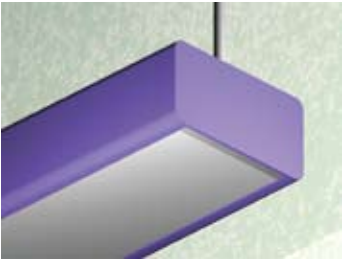

# 4 x 7.75/SSQ DIP

**Lighting:** Direct/Indirect  
**Mounting:** Pendant or Cable  
**Length:** Stocked up to 8'  
**Connectors:** Consult Factory For Details  
**Diffuser:** None  
**Finish:** Mill Finish  
**Options:** Consult Factory

# 4 x 7.75/SSQ DIW

**Lighting:** Direct/Indirect  
**Mounting:** Wall  
**Length:** Stocked up to 8'  
**Connectors:** Consult Factory For Details  
**Diffuser:** None  
**Finish:** Mill Finish  
**Options:** Consult Factory