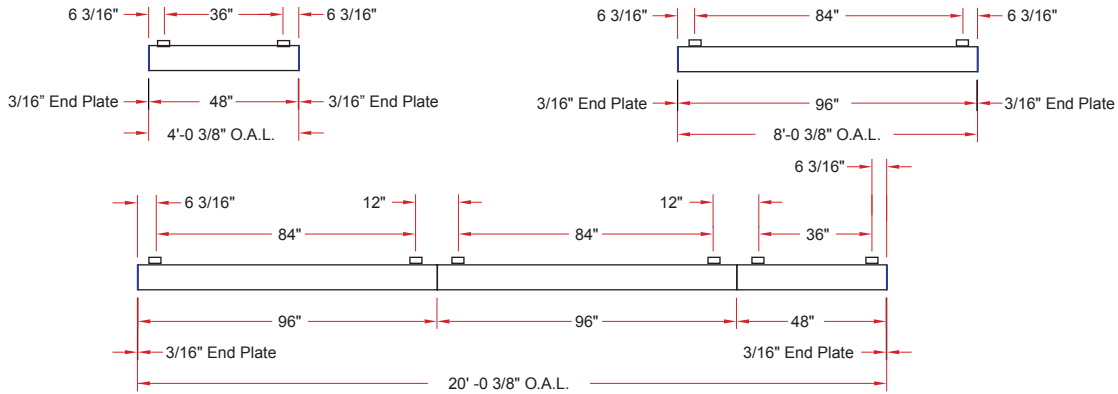

# 4 x 6.25/SSQ DW

**Lighting:** Direct  
**Mounting:** Wall  
**Length:** Stocked up to 8'  
**Connectors:** Consult Factory For Details  
**Diffuser:** None  
**Finish:** Mill Finish  
**Options:** Consult Factory

# 4 x 6.25/SSQ IW

**Lighting:** Indirect  
**Mounting:** Wall  
**Length:** Stocked up to 8'  
**Connectors:** Consult Factory For Details  
**Diffuser:** None  
**Finish:** Mill Finish  
**Options:** Consult Factory