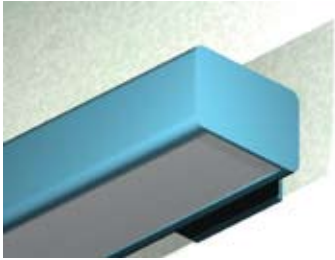

# 4 x 6.25/SSQ DW

**Lighting:** Direct  
**Mounting:** Wall  
**Length:** Stocked up to 8'  
**Connectors:** Consult Factory For Details  
**Diffuser:** None  
**Finish:** Mill Finish  
**Options:** Consult Factory

# 4 x 6.25/SSQ IW

**Lighting:** Indirect  
**Mounting:** Wall  
**Length:** Stocked up to 8'  
**Connectors:** Consult Factory For Details  
**Diffuser:** None  
**Finish:** Mill Finish  
**Options:** Consult Factory