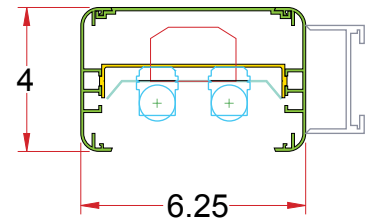

# 4 x 6.25/SSQ DW

**Lighting:** Direct  
**Mounting:** Wall  
**Length:** Stocked up to 8'  
**Connectors:** Consult Factory For Details  
**Diffuser:** None  
**Finish:** Mill Finish  
**Options:** Consult Factory

# 4 x 6.25/SSQ IW

**Lighting:** Indirect  
**Mounting:** Wall  
**Length:** Stocked up to 8'  
**Connectors:** Consult Factory For Details  
**Diffuser:** None  
**Finish:** Mill Finish  
**Options:** Consult Factory