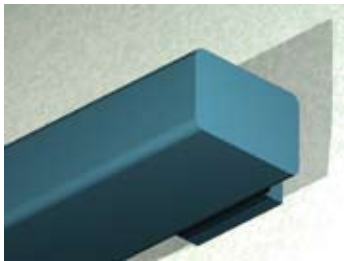

# 4 x 6.25/SSQ DW

**Lighting:** Direct  
**Mounting:** Wall  
**Length:** Stocked up to 8'  
**Connectors:** Consult Factory For Details  
**Diffuser:** None  
**Finish:** Mill Finish  
**Options:** Consult Factory

# 4 x 6.25/SSQ IW

**Lighting:** Indirect  
**Mounting:** Wall  
**Length:** Stocked up to 8'  
**Connectors:** Consult Factory For Details  
**Diffuser:** None  
**Finish:** Mill Finish  
**Options:** Consult Factory