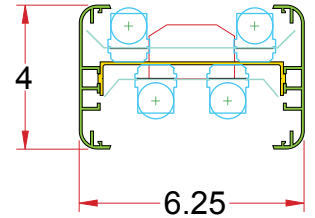

4 x 6.25/SSQ DIP

Lighting: Direct/Indirect
Mounting: Pendant or Cable
Length: Stocked up to 8'
Connectors: Consult Factory For Details
Diffuser: None
Finish: Mill Finish
Options: Consult Factory

4 x 6.25/SSQ DIW

Lighting: Direct/Indirect
Mounting: Wall
Length: Stocked up to 8'
Connectors: Consult Factory For Details
Diffuser: None
Finish: Mill Finish
Options: Consult Factory