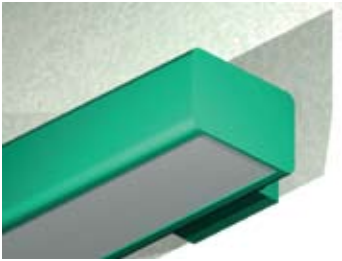

4 x 6.25/SSQ DIP

Lighting: Direct/Indirect
Mounting: Pendant or Cable
Length: Stocked up to 8'
Connectors: Consult Factory For Details
Diffuser: None
Finish: Mill Finish
Options: Consult Factory

4 x 6.25/SSQ DIW

Lighting: Direct/Indirect
Mounting: Wall
Length: Stocked up to 8'
Connectors: Consult Factory For Details
Diffuser: None
Finish: Mill Finish
Options: Consult Factory