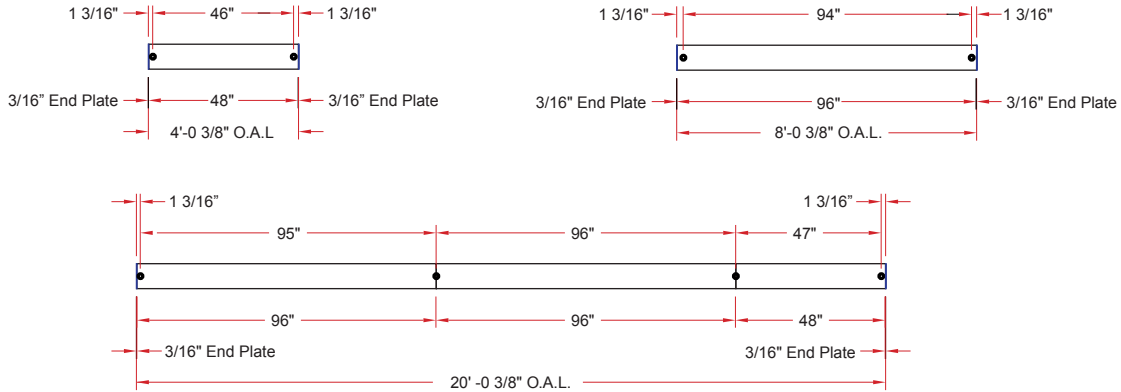

4 x 6.25/SSQ DIP

Lighting: Direct/Indirect
Mounting: Pendant or Cable
Length: Stocked up to 8'
Connectors: Consult Factory For Details
Diffuser: None
Finish: Mill Finish
Options: Consult Factory

4 x 6.25/SSQ DIW

Lighting: Direct/Indirect
Mounting: Wall
Length: Stocked up to 8'
Connectors: Consult Factory For Details
Diffuser: None
Finish: Mill Finish
Options: Consult Factory