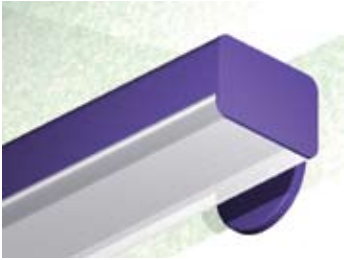

4 x 6/SSQ DW

Lighting: Direct
Mounting: Wall
Length: Stocked up to 8'
Connectors: Consult Factory For Details
Diffuser: DR Acrylic Lens
Finish: Mill Finish
Options: Consult Factory

4 x 6/SSQ IW

Lighting: Indirect
Mounting: Pendant or Cable
Length: Stocked up to 8'
Connectors: Consult Factory For Details
Diffuser: DR Acrylic Lens
Finish: Mill Finish
Options: Consult Factory