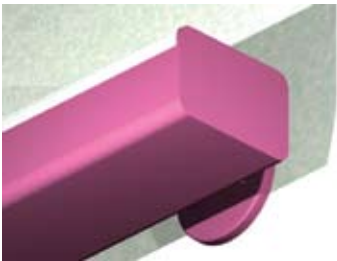

4 x 6/SSQ DW

Lighting: Direct
Mounting: Wall
Length: Stocked up to 8'
Connectors: Consult Factory For Details
Diffuser: DR Acrylic Lens
Finish: Mill Finish
Options: Consult Factory

4 x 6/SSQ IW

Lighting: Indirect
Mounting: Pendant or Cable
Length: Stocked up to 8'
Connectors: Consult Factory For Details
Diffuser: DR Acrylic Lens
Finish: Mill Finish
Options: Consult Factory