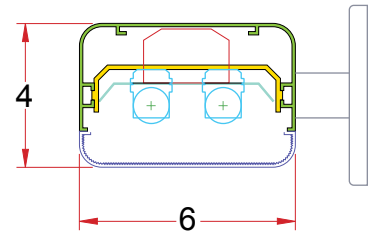

4 x 6/SSQ DW

Lighting: Direct
Mounting: Wall
Length: Stocked up to 8'
Connectors: Consult Factory For Details
Diffuser: DR Acrylic Lens
Finish: Mill Finish
Options: Consult Factory

4 x 6/SSQ IW

Lighting: Indirect
Mounting: Pendant or Cable
Length: Stocked up to 8'
Connectors: Consult Factory For Details
Diffuser: DR Acrylic Lens
Finish: Mill Finish
Options: Consult Factory