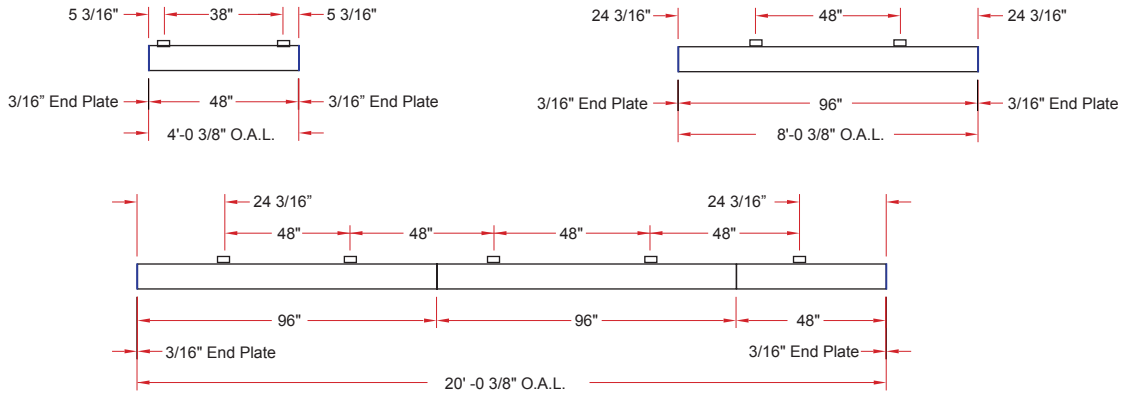

4 x 6/SSQ DW

Lighting: Direct
Mounting: Wall
Length: Stocked up to 8'
Connectors: Consult Factory For Details
Diffuser: DR Acrylic Lens
Finish: Mill Finish
Options: Consult Factory

4 x 6/SSQ IW

Lighting: Indirect
Mounting: Pendant or Cable
Length: Stocked up to 8'
Connectors: Consult Factory For Details
Diffuser: DR Acrylic Lens
Finish: Mill Finish
Options: Consult Factory