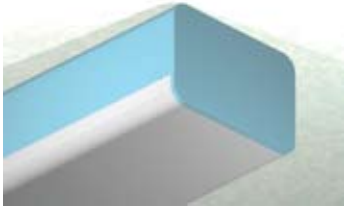

4 x 6/SSQ DS

Lighting: Direct
Mounting: Surface
Length: Stocked up to 8'
Connectors: Consult Factory For Details
Diffuser: DR Acrylic Lens
Finish: Mill Finish
Options: Consult Factory

4 x 6/SSQ Options