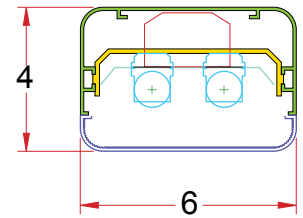

4 x 6/SSQ DS

Lighting: Direct
Mounting: Surface
Length: Stocked up to 8'
Connectors: Consult Factory For Details
Diffuser: DR Acrylic Lens
Finish: Mill Finish
Options: Consult Factory

4 x 6/SSQ Options