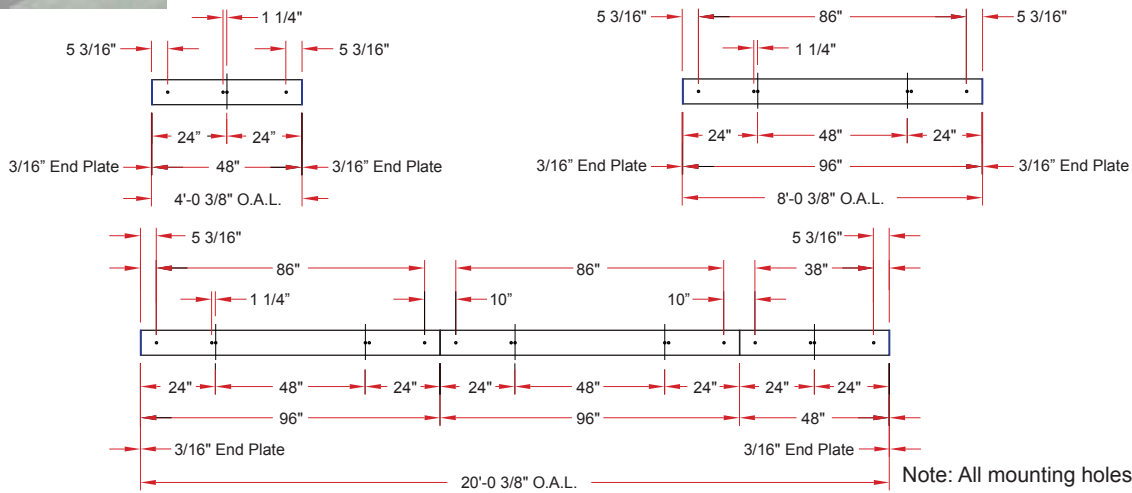

4 x 6/SSQ DS

Lighting: Direct
Mounting: Surface
Length: Stocked up to 8'
Connectors: Consult Factory For Details
Diffuser: DR Acrylic Lens
Finish: Mill Finish
Options: Consult Factory

4 x 6/SSQ Options