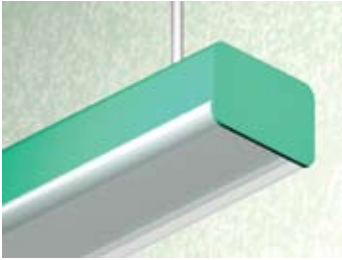

# 4 x 6/SSQ DP

**Lighting:** Direct  
**Mounting:** Pendant or Cable  
**Length:** Stocked up to 8'  
**Connectors:** Consult Factory For Details  
**Diffuser:** DR Acrylic Lens  
**Finish:** Mill Finish  
**Options:** Consult Factory

# 4 x 6/SSQ IP

**Lighting:** Indirect  
**Mounting:** Pendant or Cable  
**Length:** Stocked up to 8'  
**Connectors:** Consult Factory For Details  
**Diffuser:** DR Acrylic Lens  
**Finish:** Mill Finish  
**Options:** Consult Factory