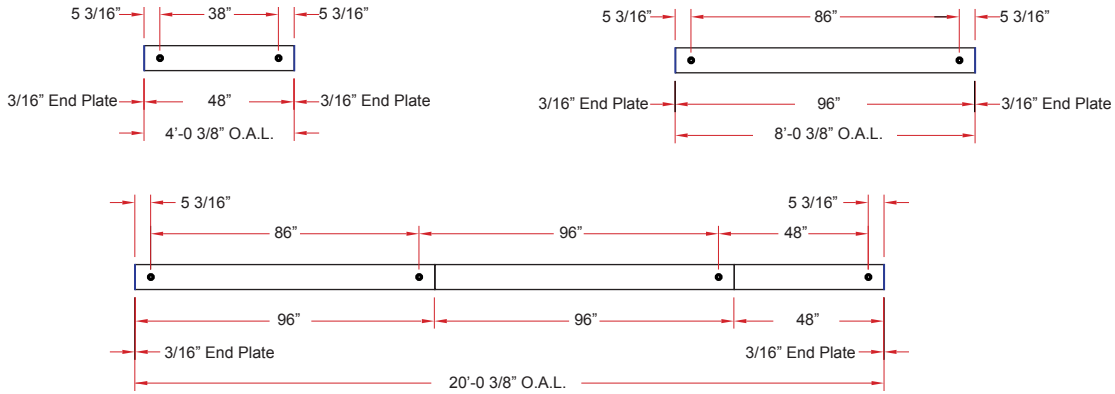

# 4 x 6/SSQ DP

**Lighting:** Direct  
**Mounting:** Pendant or Cable  
**Length:** Stocked up to 8'  
**Connectors:** Consult Factory For Details  
**Diffuser:** DR Acrylic Lens  
**Finish:** Mill Finish  
**Options:** Consult Factory

# 4 x 6/SSQ IP

**Lighting:** Indirect  
**Mounting:** Pendant or Cable  
**Length:** Stocked up to 8'  
**Connectors:** Consult Factory For Details  
**Diffuser:** DR Acrylic Lens  
**Finish:** Mill Finish  
**Options:** Consult Factory