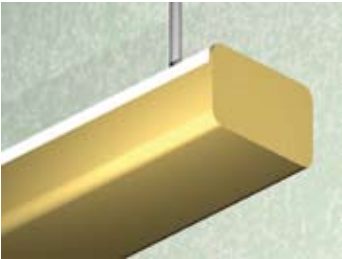

# 4 x 6/SSQ DP

**Lighting:** Direct  
**Mounting:** Pendant or Cable  
**Length:** Stocked up to 8'  
**Connectors:** Consult Factory For Details  
**Diffuser:** DR Acrylic Lens  
**Finish:** Mill Finish  
**Options:** Consult Factory

# 4 x 6/SSQ IP

**Lighting:** Indirect  
**Mounting:** Pendant or Cable  
**Length:** Stocked up to 8'  
**Connectors:** Consult Factory For Details  
**Diffuser:** DR Acrylic Lens  
**Finish:** Mill Finish  
**Options:** Consult Factory