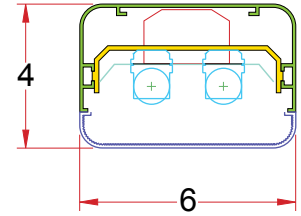

# 4 x 6/SSQ DP

**Lighting:** Direct  
**Mounting:** Pendant or Cable  
**Length:** Stocked up to 8'  
**Connectors:** Consult Factory For Details  
**Diffuser:** DR Acrylic Lens  
**Finish:** Mill Finish  
**Options:** Consult Factory

# 4 x 6/SSQ IP

**Lighting:** Indirect  
**Mounting:** Pendant or Cable  
**Length:** Stocked up to 8'  
**Connectors:** Consult Factory For Details  
**Diffuser:** DR Acrylic Lens  
**Finish:** Mill Finish  
**Options:** Consult Factory