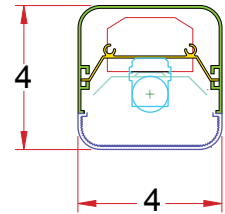

4 x 4/SSQ DS

Lighting: Direct
Mounting: Surface
Length: Stocked up to 8'
Connectors: Consult Factory For Details
Diffuser: DR Acrylic Lens
Finish: Mill Finish
Options: Consult Factory

Note: All mounting holes are 7/8" dia. K.O.s

4 x 4/SSQ Options