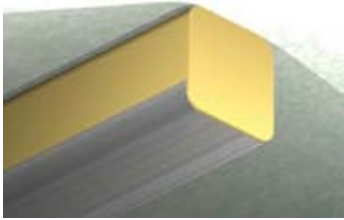

4 x 4/SSQ DS

Lighting: Direct
Mounting: Surface
Length: Stocked up to 8'
Connectors: Consult Factory For Details
Diffuser: DR Acrylic Lens
Finish: Mill Finish
Options: Consult Factory

Note: All mounting holes are 7/8" dia. K.O.s

4 x 4/SSQ Options