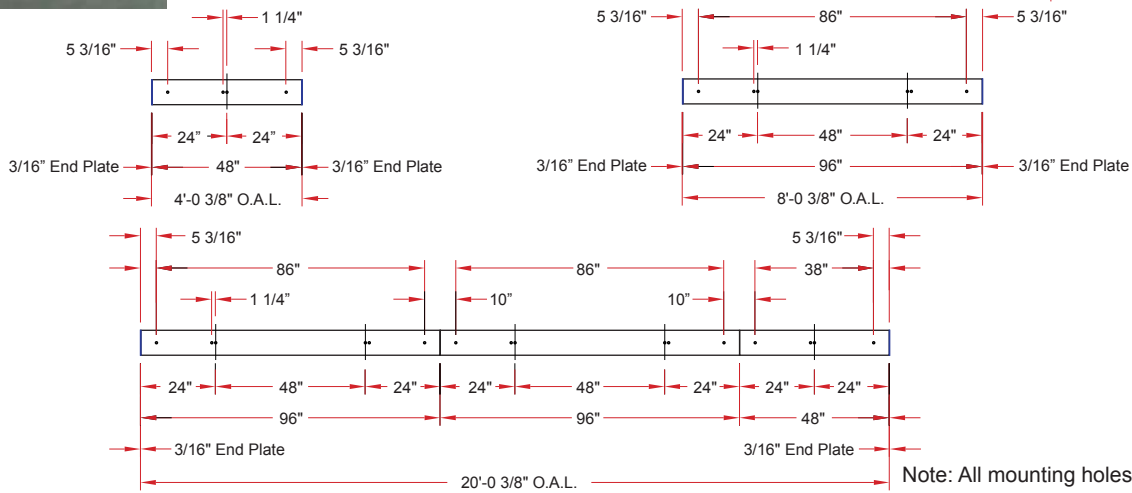

4 x 4/SSQ DS

Lighting: Direct
Mounting: Surface
Length: Stocked up to 8'
Connectors: Consult Factory For Details
Diffuser: DR Acrylic Lens
Finish: Mill Finish
Options: Consult Factory

Note: All mounting holes are 7/8" dia. K.O.s

4 x 4/SSQ Options