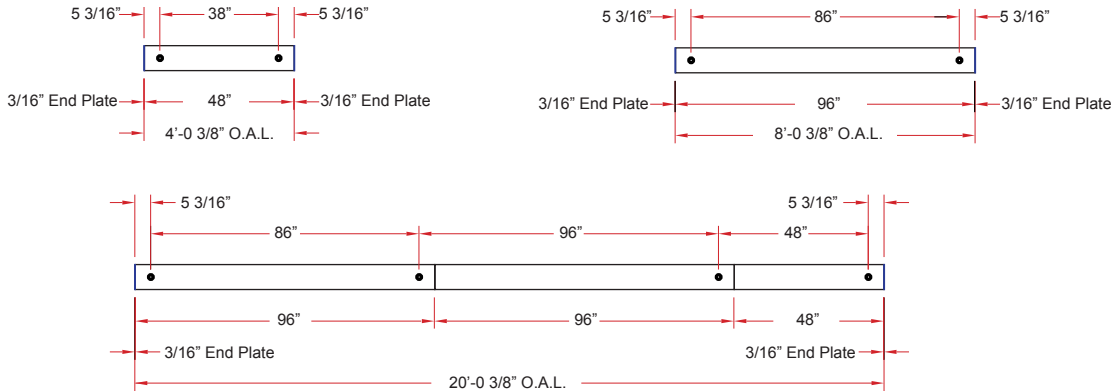

4 x 4/SSQ DP

Lighting: Direct
Mounting: Pendant or Cable
Length: Stocked up to 8'
Connectors: Consult Factory For Details
Diffuser: DR Acrylic Lens
Finish: Mill Finish
Options: Consult Factory

4 x 4/SSQ IP

Lighting: Indirect
Mounting: Pendant or Cable
Length: Stocked up to 8'
Connectors: Consult Factory For Details
Diffuser: DR Acrylic Lens
Finish: Mill Finish
Options: Consult Factory