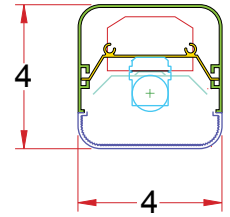

4 x 4/SSQ DP

Lighting: Direct
Mounting: Pendant or Cable
Length: Stocked up to 8'
Connectors: Consult Factory For Details
Diffuser: DR Acrylic Lens
Finish: Mill Finish
Options: Consult Factory

4 x 4/SSQ IP

Lighting: Indirect
Mounting: Pendant or Cable
Length: Stocked up to 8'
Connectors: Consult Factory For Details
Diffuser: DR Acrylic Lens
Finish: Mill Finish
Options: Consult Factory