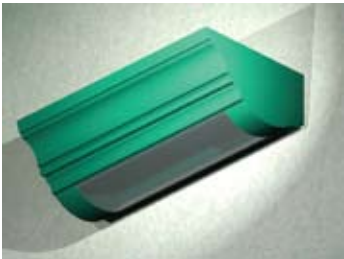

4.35 x 5.5/SCL IW

Lighting: Indirect
Mounting: Wall
Length: Stocked up to 8'
Connectors: Consult Factory
Diffuser: None
Finish: Mill Finish
Options: Consult Factory

4.35 x 7.8/SCL DIW

Lighting: Direct/Indirect
Mounting: Wall
Length: Stocked up to 8'
Connectors: Consult Factory
Diffuser: DR Acrylic Lens
Finish: Mill Finish
Options: Consult Factory