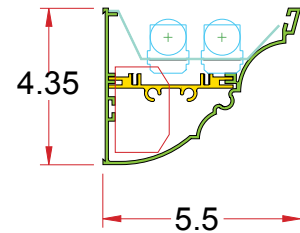

4.35 x 5.5/SCL IW

Lighting: Indirect
Mounting: Wall
Length: Stocked up to 8'
Connectors: Consult Factory
Diffuser: None
Finish: Mill Finish
Options: Consult Factory

4.35 x 7.8/SCL DIW

Lighting: Direct/Indirect
Mounting: Wall
Length: Stocked up to 8'
Connectors: Consult Factory
Diffuser: DR Acrylic Lens
Finish: Mill Finish
Options: Consult Factory