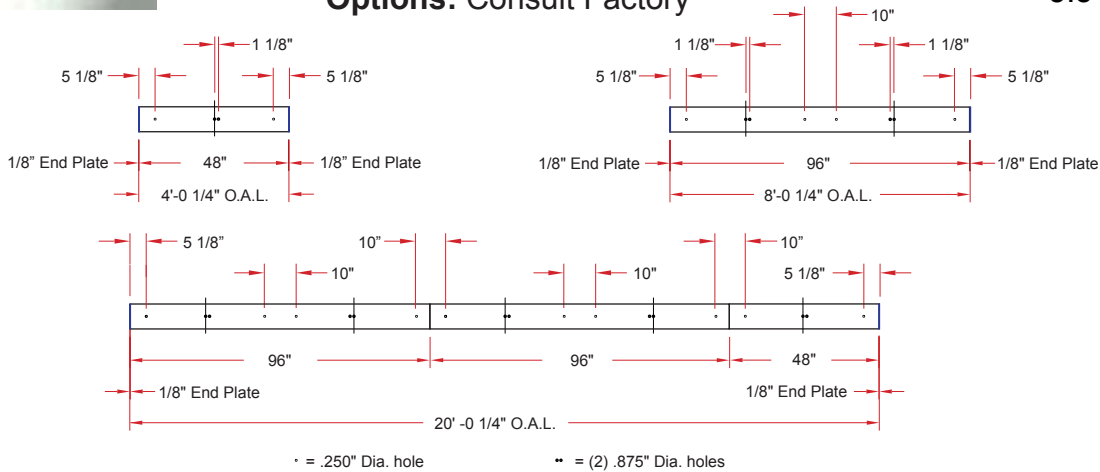

4.35 x 5.5/SCL IW

Lighting: Indirect
Mounting: Wall
Length: Stocked up to 8'
Connectors: Consult Factory
Diffuser: None
Finish: Mill Finish
Options: Consult Factory

4.35 x 7.8/SCL DIW

Lighting: Direct/Indirect
Mounting: Wall
Length: Stocked up to 8'
Connectors: Consult Factory
Diffuser: DR Acrylic Lens
Finish: Mill Finish
Options: Consult Factory